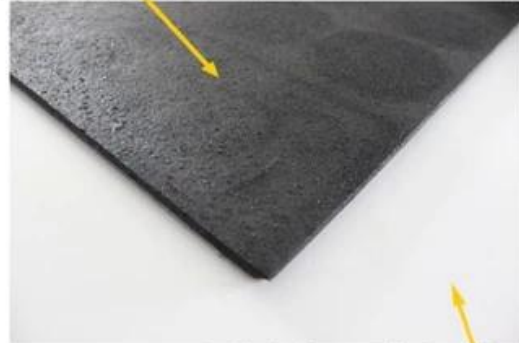

## Product Parameters:

<b>Pile Material:</b>	Flocked Fibers with Space Pattern
<b>Backing:</b>	100% recycled rubber backing
<b>Print Technique:</b>	High definition
<b>Popular Size:</b>	45x61cm(18"x24"), 45x76cm(18"x30"), 58x88cm(23"X35"), 55x119cm(22"x47")
<b>Use For:</b>	Floor, Entrance, Decoration, Scraping and trap dirt

### Pattern: Rubber Door Mat

surface can be printed on high definition design, which a good decoration.

Flocked fibers with space pattern, flocked fibers with space pattern, scrap dust and dirt easily.

### Pattern: Rubber Door Mat

100% recycled rubber backing, which is environmentally friendly.

Rubber backing provides durability and helps to reduce movement.