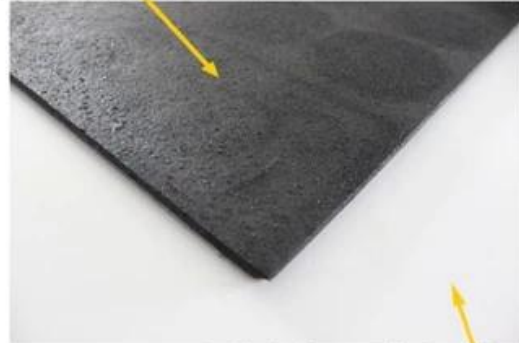

Product Parameters:

Pile Material:	Flocked Fibers with Space Pattern
Backing:	100% recycled rubber backing
Print Technique:	High definition
Popular Size:	45x61cm(18"x24"), 45x76cm(18"x30"), 58x88cm(23"X35"), 55x119cm(22"x47")
Use For:	Floor, Entrance, Decoration, Scraping and trap dirt

Rubber Door Mat :

A Business with no sign is a sign of No Business!

Pattern: Rubber Door Mat

surface can be printed on high definition design, which a good decoration.

Flocked fibers with space pattern, flocked fibers with space pattern, scrap dust and dirt easily.

Pattern: Rubber Door Mat

100% recycled rubber backing, which is environmentally friendly.

Rubber backing provides durability and helps to reduce movement.

- Easy to clean - shake, sweep, or hose off
- Durable shoe scraping fibers trap dirt and moisture
- Heavy-duty recycled rubber backing
- Stain-resistant fiber surface
- Great decoration and function