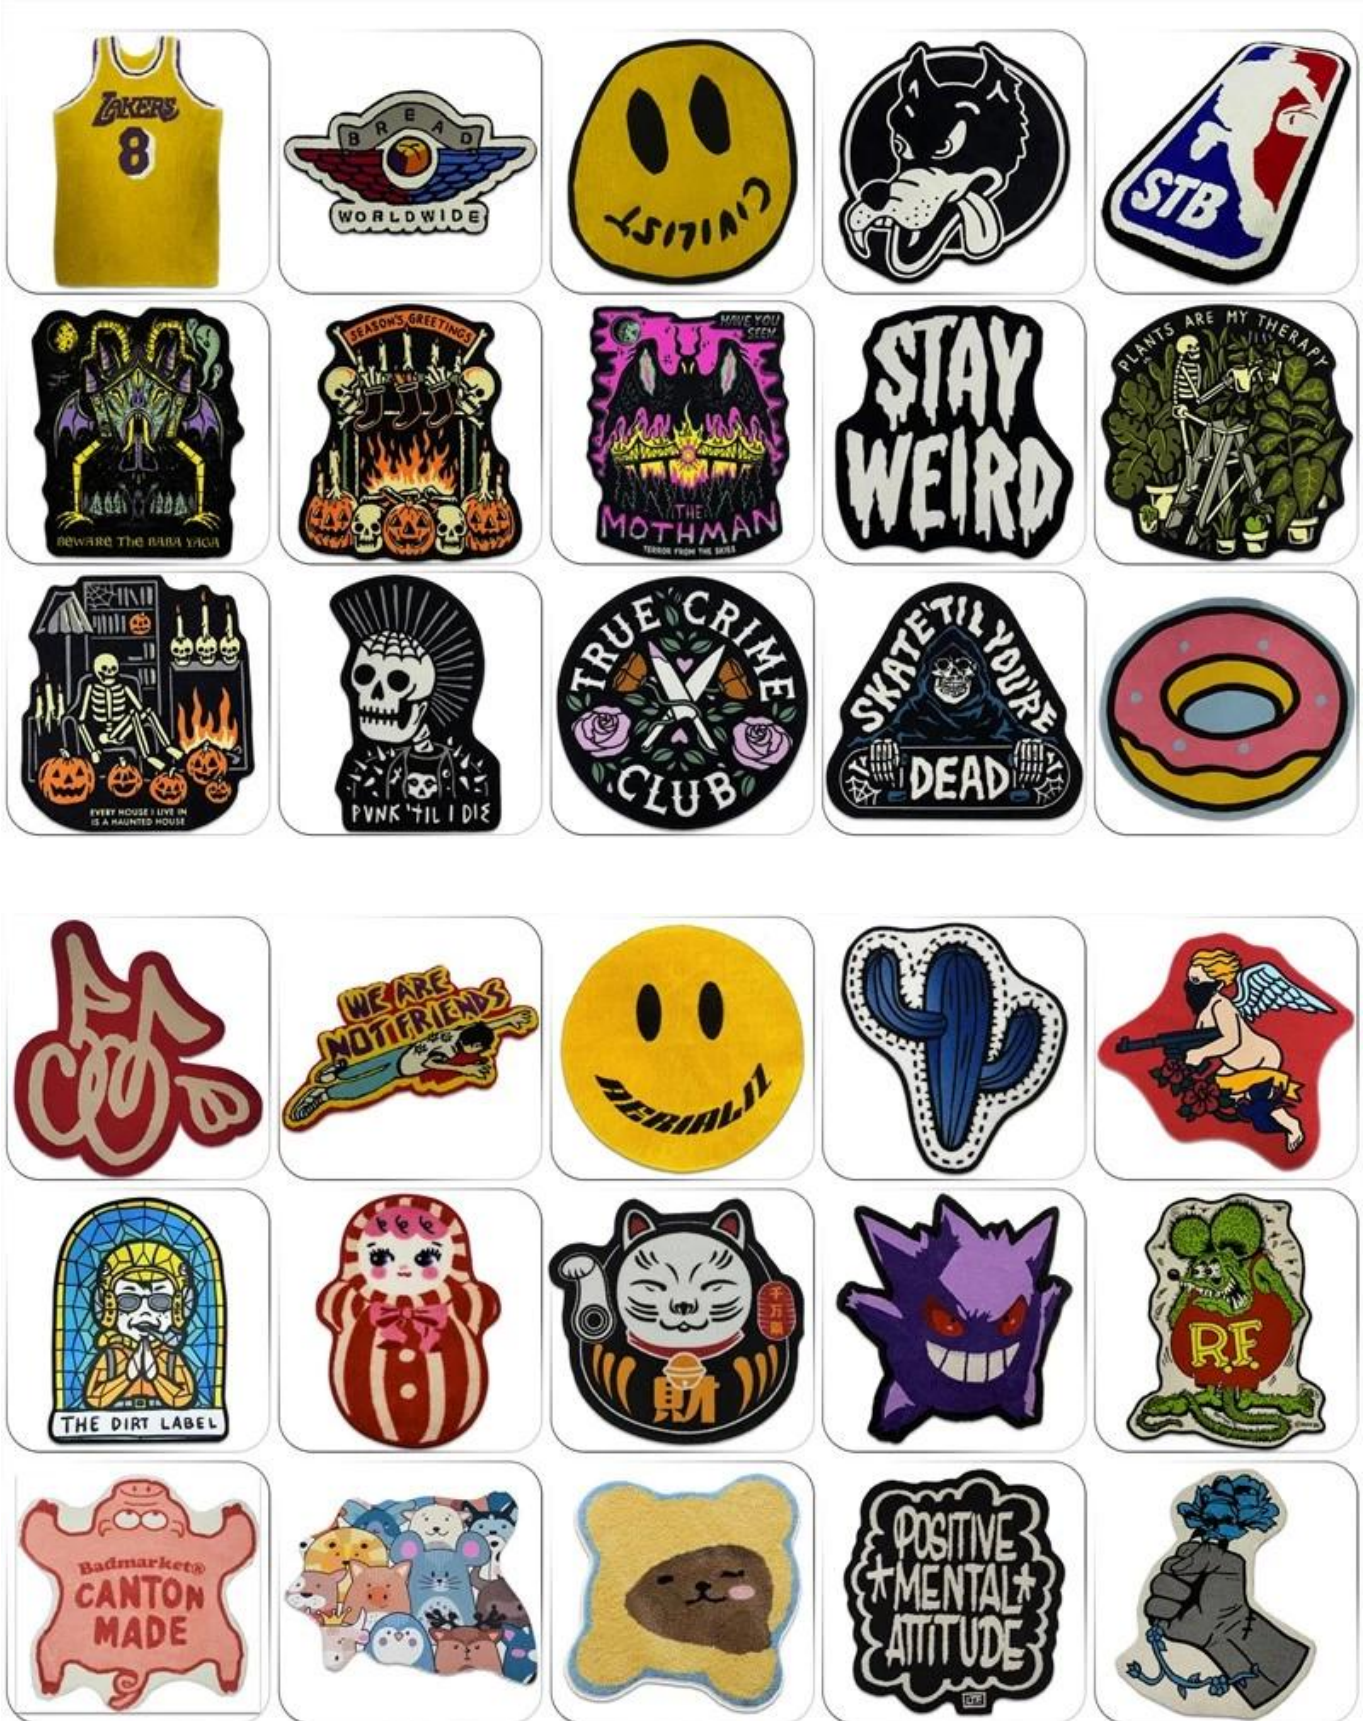

Manufacturing Technique