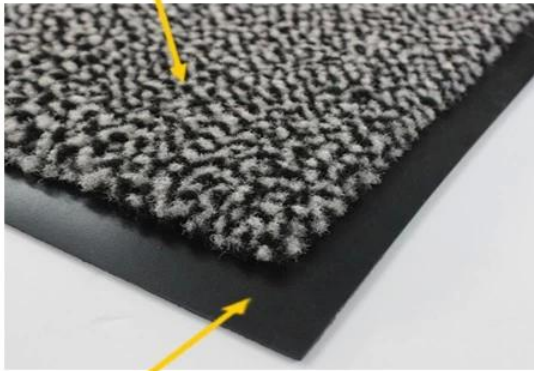

DK-2680S: Solution-dyed Nylon Carpet

heavy, double thick wiper mat

Excellent scraping and wiping solution-dyed nylon fiber

Drainable borders

Oil and grease resistant 100% Nitrile rubber backing

Cleated backing for placement on carpet
Smooth backing for hard floor

Drainable borders

1.4mm PVC backing

Antislip design to keep the mat on place

- Cut pile fabric construction
- Custom size is available
- Filters dirt and moisture away from the mat surface
- Economic item for shops and stores

white+black

grey+black

brown+black

red+black

DK-5200C: Polyester Door Mat

commercial entrance mat

Polyester cut-pile fiber

Drainable borders

1.6mm PVC backing

Antislip design to keep the mat on place

- Cut pile fabric construction
- Custom size is available
- Filters dirt and moisture away from the mat surface
- Recommended for use in grocery stores, airports, educational facilities