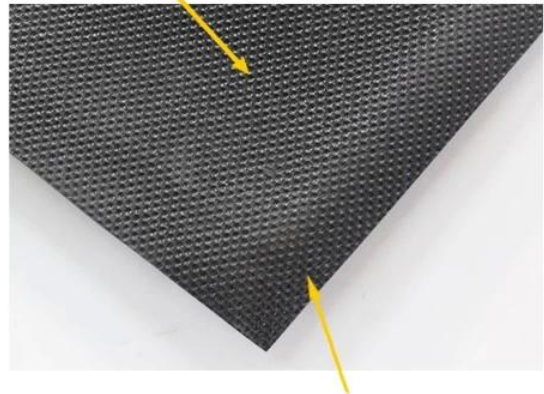

DK-2680S: Solution-dyed Nylon Carpet

heavy, double thick wiper mat

Excellent scraping and wiping solution-dyed nylon fiber

Drainable borders

Oil and grease resistant 100% Nitrile rubber backing

Cleated backing for placement on carpet
Smooth backing for hard floor

- Solution dyed nylon face will not fade over time
- Excellent scraping and wiping action for maximum soil stopping power
- Recommended for commercial buildings, hotels, restaurants, healthcare facilities, office buildings

blue+black

brown+black

dark grey + black

light grey+black

red+black

DK-5100C: Polypropylene Door Mat

economic mat for shop

Polypropylene cut-pile fiber

Drainable borders

1.4mm PVC backing

Antislip design to keep the mat on place

- Cut pile fabric construction
- Custom size is available
- Filters dirt and moisture away from the mat surface
- Economic item for shops and stores