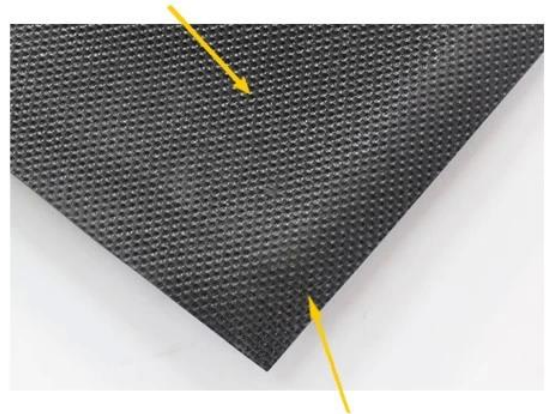

DK-2680S: Solution-dyed Nylon Carpet

heavy, double thick wiper mat

Excellent scraping and wiping solution-dyed nylon fiber

Drainable borders

Oil and grease resistant 100% Nitrile rubber backing

Cleated backing for placement on carpet
Smooth backing for hard floor

1.6mm PVC backing

Antislip design to keep the mat on place

- Cut pile fabric construction
- Custom size is available
- Filters dirt and moisture away from the mat surface
- Recommended for use in grocery stores, airports, educational facilities

DK-5300C: Cotton Door Mat

softer, comfortable mat

30% Polyester & 70% Cotton fiber

Drainable borders

1.4mm PVC backing

Antislip design to keep the mat on place

- 30% Polyester & 70% Cotton pile make the mat softer and more comfortable
- Custom size is available
- Filters dirt and moisture away from the mat surface
- Ideal for indoor and outdoor use

DK-5400C: Nylon Door Mat

heavy duty, high traffic mat

8mm heavy duty nylon surface

Drainable borders

1.8mm PVC backing

Antislip design to keep the mat on place

- Heavy nylon pile creates the ultimate wiping surface
- Custom size is available
- Filters dirt and moisture away from the mat surface
- Recommended for use in Class A buildings or any high traffic entrance way