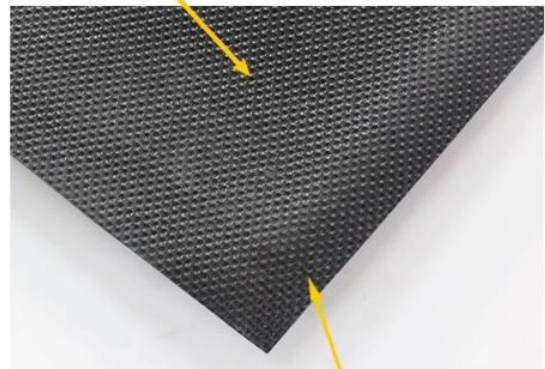

DK-2680S: Solution-dyed Nylon Carpet

heavy, double thick wiper mat

Excellent scraping and wiping solution-dyed nylon fiber

Drainable borders

Oil and grease resistant 100% Nitrile rubber backing

Cleated backing for placement on carpet
Smooth backing for hard floor

Drainable borders

1.4mm PVC backing

Antislip design to keep the mat on place

- Cut pile fabric construction
- Custom size is available
- Filters dirt and moisture away from the mat surface
- Economic item for shops and stores

DK-5300C: Cotton Door Mat

softer, comfortable mat

30% Polyester & 70% Cotton fiber

Drainable borders

1.4mm PVC backing

Antislip design to keep the mat on place

- 30% Polyester & 70% Cotton pile make the mat softer and more comfortable
- Custom size is available
- Filters dirt and moisture away from the mat surface
- Ideal for indoor and outdoor use

DK-5400C: Nylon Door Mat

heavy duty, high traffic mat

8mm heavy duty nylon surface

Drainable borders

1.8mm PVC backing

Antislip design to keep the mat on place

- Heavy nylon pile creates the ultimate wiping surface
- Custom size is available
- Filters dirt and moisture away from the mat surface
- Recommended for use in Class A buildings or any high traffic entrance way