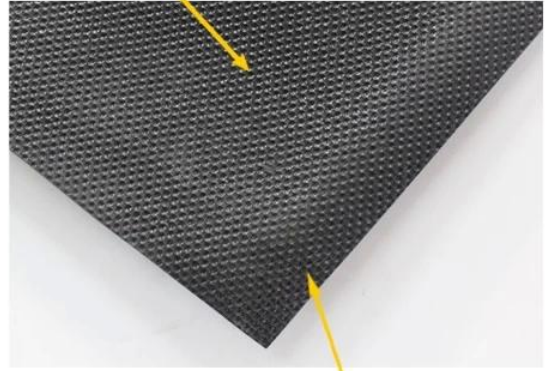

DK-2680S: Solution-dyed Nylon Carpet

heavy, double thick wiper mat

Excellent scraping and wiping solution-dyed nylon fiber

Drainable borders

Oil and grease resistant 100% Nitrile rubber backing

Cleated backing for placement on carpet
Smooth backing for hard floor

Drainable borders

1.4mm PVC backing

Antislip design to keep the mat on place

- Cut pile fabric construction
- Custom size is available
- Filters dirt and moisture away from the mat surface
- Economic item for shops and stores

white+black

grey+black

brown+black

red+black

DK-5200C: Polyester Door Mat

commercial entrance mat

Polyester cut-pile fiber

Drainable borders

1.6mm PVC backing

Antislip design to keep the mat on place

- Cut pile fabric construction
- Custom size is available
- Filters dirt and moisture away from the mat surface
- Recommended for use in grocery stores, airports, educational facilities