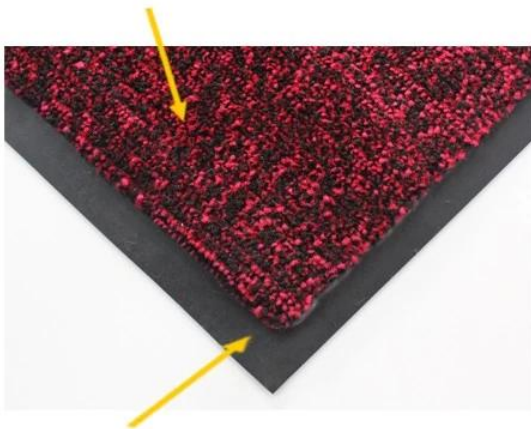

DK-2680S: Solution-dyed Nylon Carpet

heavy, double thick wiper mat

Excellent scraping and wiping solution-dyed nylon fiber

Drainable borders

Oil and grease resistant 100% Nitrile rubber backing

Cleated backing for placement on carpet
Smooth backing for hard floor

Drainable borders

1.4mm PVC backing

Antislip design to keep the mat on place

- Cut pile fabric construction
- Custom size is available
- Filters dirt and moisture away from the mat surface
- Economic item for shops and stores

1.6mm PVC backing

Antislip design to keep the mat on place

- Cut pile fabric construction
- Custom size is available
- Filters dirt and moisture away from the mat surface
- Recommended for use in grocery stores, airports, educational facilities

DK-5300C: Cotton Door Mat

softer, comfortable mat

30% Polyester & 70% Cotton fiber

Drainable borders

1.4mm PVC backing

Antislip design to keep the mat on place

- 30% Polyester & 70% Cotton pile make the mat softer and more comfortable
- Custom size is available
- Filters dirt and moisture away from the mat surface
- Ideal for indoor and outdoor use