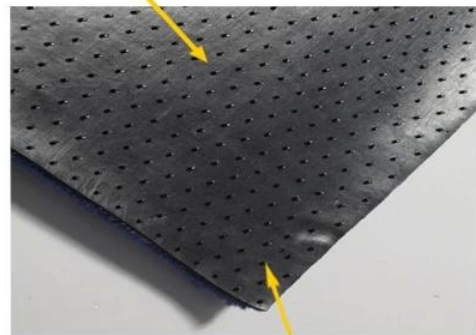

DK-2680S: Solution-dyed Nylon Carpet

heavy, double thick wiper mat

Excellent scraping and wiping solution-dyed nylon fiber

Drainable borders

Oil and grease resistant 100% Nitrile rubber backing

Cleated backing for placement on carpet
Smooth backing for hard floor

- Solution dyed nylon face will not fade over time
- Excellent scraping and wiping action for maximum soil stopping power
- Recommended for commercial buildings, hotels, restaurants, healthcare facilities, office buildings

Drainable borders

1.4mm PVC backing

Antislip design to keep the mat on place

- Cut pile fabric construction
- Custom size is available
- Filters dirt and moisture away from the mat surface
- Economic item for shops and stores

DK-5400C: Nylon Door Mat

heavy duty, high traffic mat

8mm heavy duty nylon surface

Drainable borders

1.8mm PVC backing

Antislip design to keep the mat on place

- Heavy nylon pile creates the ultimate wiping surface
- Custom size is available
- Filters dirt and moisture away from the mat surface
- Recommended for use in Class A buildings or any high traffic entrance way