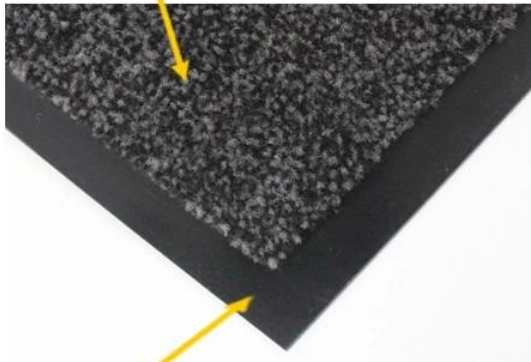

Drainable borders

1.4mm PVC backing

Antislip design to keep the mat on place

- Cut pile fabric construction
- Custom size is available
- Filters dirt and moisture away from the mat surface
- Economic item for shops and stores

1.6mm PVC backing

Antislip design to keep the mat on place

- Cut pile fabric construction
- Custom size is available
- Filters dirt and moisture away from the mat surface
- Recommended for use in grocery stores, airports, educational facilities

DK-5300C: Cotton Door Mat

softer, comfortable mat

30% Polyester & 70% Cotton fiber

Drainable borders

1.4mm PVC backing

Antislip design to keep the mat on place

- 30% Polyester & 70% Cotton pile make the mat softer and more comfortable
- Custom size is available
- Filters dirt and moisture away from the mat surface
- Ideal for indoor and outdoor use

DK-5400C: Nylon Door Mat

heavy duty, high traffic mat

8mm heavy duty nylon surface

Drainable borders

1.8mm PVC backing

Antislip design to keep the mat on place

- Heavy nylon pile creates the ultimate wiping surface
- Custom size is available
- Filters dirt and moisture away from the mat surface
- Recommended for use in Class A buildings or any high traffic entrance way