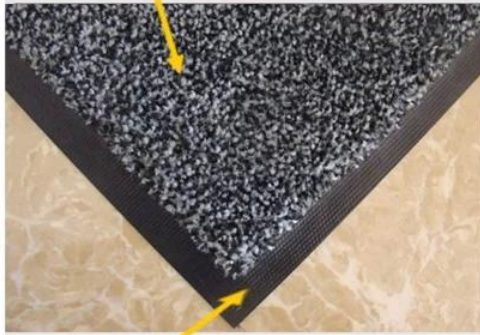

Item	Pile Material	Pile Weight	Pile Thickness	Back Material	Back Weight	Back Thickness
DK-5100C	Polypropylene	500g/m ²	5mm	PVC	2400g/m ²	1.4mm
DK-5200C	Polyester	550g/m ²	5mm	PVC	2800g/m ²	1.6mm
DK-5300C	30% Polyester 70% Cotton	650g/m ²	6mm	PVC	2400g/m ²	1.4mm
DK-5400C	Nylon	850g/m ²	8mm	PVC	3100g/m ²	1.8mm
DK-2680S	Nylon	680g/m ²	5mm	Nitrile Rubber	1800g/m ²	1.2mm

DK-2680S: Solution-dyed Nylon Carpet

heavy, double thick wiper mat

Excellent scraping and wiping solution-dyed nylon fiber

Drainable borders

Oil and grease resistant 100% Nitrile rubber backing

Cleated backing for placement on carpet
Smooth backing for hard floor

- Solution dyed nylon face will not fade over time
- Excellent scraping and wiping action for maximum soil stopping power
- Recommended for commercial buildings, hotels, restaurants, healthcare facilities, office buildings

DK-5400C: Nylon Door Mat

heavy duty, high traffic mat

8mm heavy duty nylon surface

Drainable borders

1.8mm PVC backing

Antislip design to keep the mat on place

- Heavy nylon pile creates the ultimate wiping surface
- Custom size is available
- Filters dirt and moisture away from the mat surface
- Recommended for use in Class A buildings or any high traffic entrance way