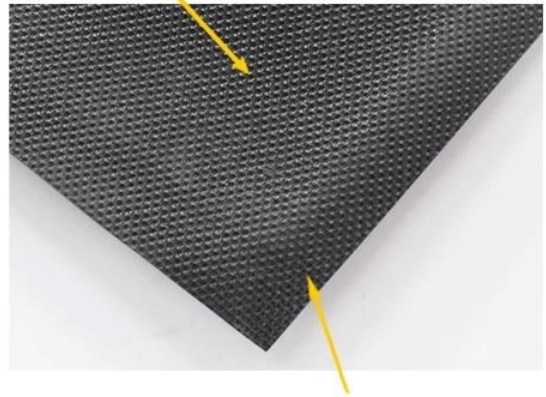

## DK-2680S: Solution-dyed Nylon Carpet

*heavy, double thick wiper mat*

Excellent scraping and wiping solution-dyed nylon fiber

Drainable borders

Oil and grease resistant 100% Nitrile rubber backing

Cleated backing for placement on carpet  
Smooth backing for hard floor

# DK-5200C: Polyester Door Mat

commercial entrance mat

Polyester cut-pile fiber

Drainable borders

1.6mm PVC backing

Antislip design to keep the mat on place

- Cut pile fabric construction
- Custom size is available
- Filters dirt and moisture away from the mat surface
- Recommended for use in grocery stores, airports, educational facilities

## DK-5300C: Cotton Door Mat

softer, comfortable mat

30% Polyester & 70% Cotton fiber

Drainable borders

1.4mm PVC backing

Antislip design to keep the mat on place

- 30% Polyester & 70% Cotton pile make the mat softer and more comfortable
- Custom size is available
- Filters dirt and moisture away from the mat surface
- Ideal for indoor and outdoor use

## DK-5400C: Nylon Door Mat

heavy duty, high traffic mat

8mm heavy duty nylon surface

Drainable borders

1.8mm PVC backing

Antislip design to keep the mat on place

- Heavy nylon pile creates the ultimate wiping surface
- Custom size is available
- Filters dirt and moisture away from the mat surface
- Recommended for use in Class A buildings or any high traffic entrance way