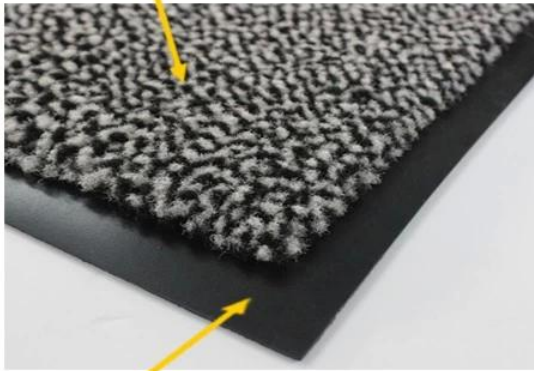

## DK-2680S: Solution-dyed Nylon Carpet

*heavy, double thick wiper mat*

Excellent scraping and wiping solution-dyed nylon fiber

Drainable borders

Oil and grease resistant 100% Nitrile rubber backing

Cleated backing for placement on carpet  
Smooth backing for hard floor

## DK-5100C: Polypropylene Door Mat

*economic mat for shop*

Polypropylene cut-pile fiber

Drainable borders

1.4mm PVC backing

Antislip design to keep the mat on place

- Cut pile fabric construction
- Custom size is available
- Filters dirt and moisture away from the mat surface
- Economic item for shops and stores

*white+black*

*grey+black*

*brown+black*

*red+black*

# DK-5200C: Polyester Door Mat

commercial entrance mat

Polyester cut-pile fiber

Drainable borders

1.6mm PVC backing

Antislip design to keep the mat on place

- Cut pile fabric construction
- Custom size is available
- Filters dirt and moisture away from the mat surface
- Recommended for use in grocery stores, airports, educational facilities