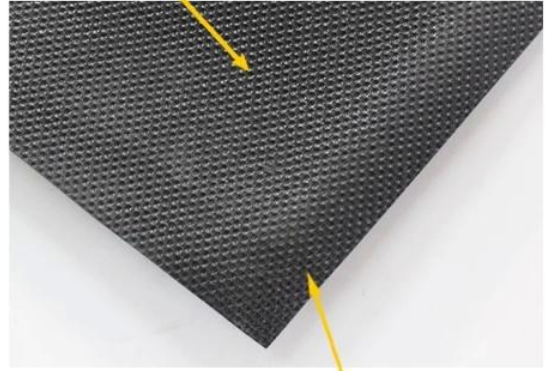

## DK-2680S: Solution-dyed Nylon Carpet

*heavy, double thick wiper mat*

Excellent scraping and wiping solution-dyed nylon fiber

Drainable borders

Oil and grease resistant 100% Nitrile rubber backing

Cleated backing for placement on carpet  
Smooth backing for hard floor

# DK-5200C: Polyester Door Mat

commercial entrance mat

Polyester cut-pile fiber

Drainable borders

1.6mm PVC backing

Antislip design to keep the mat on place

- Cut pile fabric construction
- Custom size is available
- Filters dirt and moisture away from the mat surface
- Recommended for use in grocery stores, airports, educational facilities

## DK-5300C: Cotton Door Mat

softer, comfortable mat

30% Polyester & 70% Cotton fiber

Drainable borders

1.4mm PVC backing

Antislip design to keep the mat on place

- 30% Polyester & 70% Cotton pile make the mat softer and more comfortable
- Custom size is available
- Filters dirt and moisture away from the mat surface
- Ideal for indoor and outdoor use

## DK-5400C: Nylon Door Mat

heavy duty, high traffic mat

8mm heavy duty nylon surface

Drainable borders

1.8mm PVC backing

Antislip design to keep the mat on place

- Heavy nylon pile creates the ultimate wiping surface
- Custom size is available
- Filters dirt and moisture away from the mat surface
- Recommended for use in Class A buildings or any high traffic entrance way