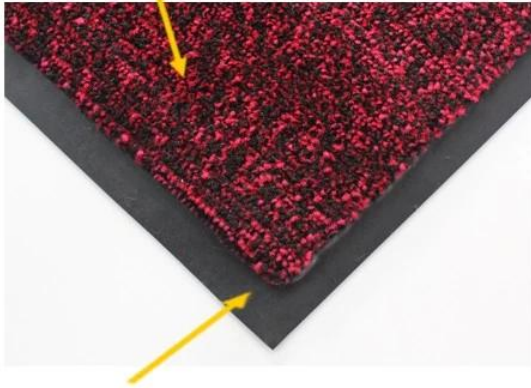

## DK-2680S: Solution-dyed Nylon Carpet

*heavy, double thick wiper mat*

Excellent scraping and wiping solution-dyed nylon fiber

Drainable borders

Oil and grease resistant 100% Nitrile rubber backing

Cleated backing for placement on carpet  
Smooth backing for hard floor

*white+black*

*grey+black*

*brown+black*

*red+black*

# DK-5200C: Polyester Door Mat

commercial entrance mat

Polyester cut-pile fiber

Drainable borders

1.6mm PVC backing

Antislip design to keep the mat on place

- Cut pile fabric construction
- Custom size is available
- Filters dirt and moisture away from the mat surface
- Recommended for use in grocery stores, airports, educational facilities

## DK-5300C: Cotton Door Mat

softer, comfortable mat

30% Polyester & 70% Cotton fiber

Drainable borders

1.4mm PVC backing

Antislip design to keep the mat on place

- 30% Polyester & 70% Cotton pile make the mat softer and more comfortable
- Custom size is available
- Filters dirt and moisture away from the mat surface
- Ideal for indoor and outdoor use