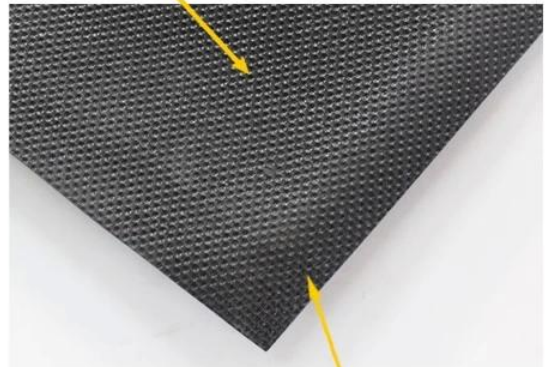

## DK-2680S: Solution-dyed Nylon Carpet

*heavy, double thick wiper mat*

Excellent scraping and wiping solution-dyed nylon fiber

Drainable borders

Oil and grease resistant 100% Nitrile rubber backing

Cleated backing for placement on carpet  
Smooth backing for hard floor

# DK-5200C: Polyester Door Mat

commercial entrance mat

Polyester cut-pile fiber

Drainable borders

1.6mm PVC backing

Antislip design to keep the mat on place

- Cut pile fabric construction
- Custom size is available
- Filters dirt and moisture away from the mat surface
- Recommended for use in grocery stores, airports, educational facilities

## DK-5300C: Cotton Door Mat

softer, comfortable mat

30% Polyester & 70% Cotton fiber

Drainable borders

1.4mm PVC backing

Antislip design to keep the mat on place

- 30% Polyester & 70% Cotton pile make the mat softer and more comfortable
- Custom size is available
- Filters dirt and moisture away from the mat surface
- Ideal for indoor and outdoor use

## DK-5400C: Nylon Door Mat

heavy duty, high traffic mat

8mm heavy duty nylon surface

Drainable borders

1.8mm PVC backing

Antislip design to keep the mat on place

- Heavy nylon pile creates the ultimate wiping surface
- Custom size is available
- Filters dirt and moisture away from the mat surface
- Recommended for use in Class A buildings or any high traffic entrance way