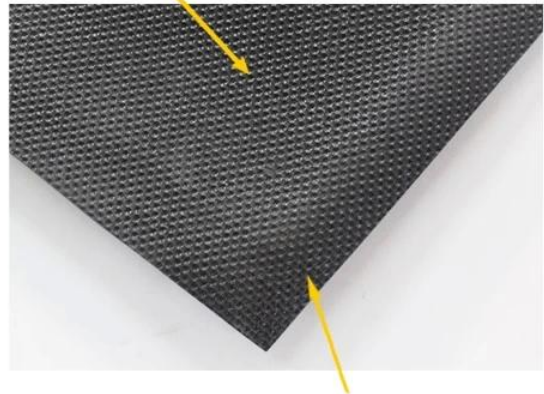

## DK-2680S: Solution-dyed Nylon Carpet

*heavy, double thick wiper mat*

Excellent scraping and wiping solution-dyed nylon fiber

Drainable borders

Oil and grease resistant 100% Nitrile rubber backing

Cleated backing for placement on carpet  
Smooth backing for hard floor

## DK-5100C: Polypropylene Door Mat

*economic mat for shop*

Polypropylene cut-pile fiber

Drainable borders

1.4mm PVC backing

Antislip design to keep the mat on place

- Cut pile fabric construction
- Custom size is available
- Filters dirt and moisture away from the mat surface
- Economic item for shops and stores

# DK-5200C: Polyester Door Mat

commercial entrance mat

Polyester cut-pile fiber

Drainable borders

1.6mm PVC backing

Antislip design to keep the mat on place

- Cut pile fabric construction
- Custom size is available
- Filters dirt and moisture away from the mat surface
- Recommended for use in grocery stores, airports, educational facilities

## DK-5400C: Nylon Door Mat

heavy duty, high traffic mat

8mm heavy duty nylon surface

Drainable borders

1.8mm PVC backing

Antislip design to keep the mat on place

- Heavy nylon pile creates the ultimate wiping surface
- Custom size is available
- Filters dirt and moisture away from the mat surface
- Recommended for use in Class A buildings or any high traffic entrance way