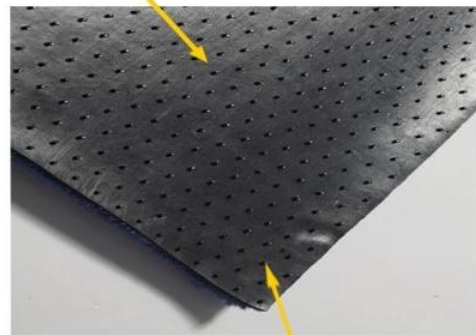

## DK-2680S: Solution-dyed Nylon Carpet

*heavy, double thick wiper mat*

Excellent scraping and wiping solution-dyed nylon fiber

Drainable borders

Oil and grease resistant 100% Nitrile rubber backing

Cleated backing for placement on carpet  
Smooth backing for hard floor

## DK-5100C: Polypropylene Door Mat

*economic mat for shop*

Polypropylene cut-pile fiber

Drainable borders

1.4mm PVC backing

Antislip design to keep the mat on place

- Cut pile fabric construction
- Custom size is available
- Filters dirt and moisture away from the mat surface
- Economic item for shops and stores

# DK-5200C: Polyester Door Mat

commercial entrance mat

Polyester cut-pile fiber

Drainable borders

1.6mm PVC backing

Antislip design to keep the mat on place

- Cut pile fabric construction
- Custom size is available
- Filters dirt and moisture away from the mat surface
- Recommended for use in grocery stores, airports, educational facilities

## DK-5400C: Nylon Door Mat

heavy duty, high traffic mat

8mm heavy duty nylon surface

Drainable borders

1.8mm PVC backing

Antislip design to keep the mat on place

- Heavy nylon pile creates the ultimate wiping surface
- Custom size is available
- Filters dirt and moisture away from the mat surface
- Recommended for use in Class A buildings or any high traffic entrance way