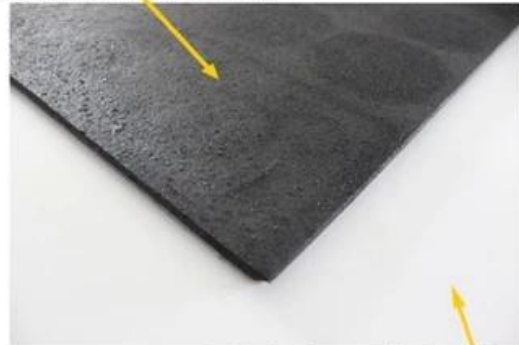

Product Parameters:

Pile Material: Flocked Fibers with Space Pattern

Backing: 100% recycled rubber backing

Print Technique: High definition

Popular Size: 45x61cm(18"x24"), 45x76cm(18"x30"), 58x88cm(23"x35"),
55x119cm(22"x47")

Use For: Floor, Entrance, Decoration, Scraping and trap dirt

Rubber Door Mat :

A Business with no sign is a sign of No Business!

Pattern: Rubber Door Mat

surface can be printed on high definition design, which a good decoration.

Flocked fibers with space pattern, flocked fibers with space pattern, scrap dust and dirt easily.

Pattern: Rubber Door Mat

100% recycled rubber backing, which is environmentally friendly.

Rubber backing provides durability and helps to reduce movement.

- Easy to clean - shake, sweep, or hose off
- Durable shoe scraping fibers trap dirt and moisture
- Heavy-duty recycled rubber backing
- Stain-resistant fiber surface
- Great decoration and function

Reference Designs: