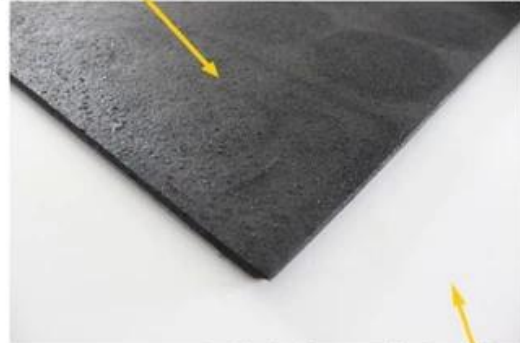

## Product Parameters:

|                         |  |
|-------------------------|--|
| <b>Pile Material:</b>   | Flocked Fibers with Space Pattern  |
| <b>Backing:</b>         | 100% recycled rubber backing   |
| <b>Print Technique:</b> | High definition  |
| <b>Popular Size:</b>    | 45x61cm(18"x24"), 45x76cm(18"x30"), 58x88cm(23"X35"),<br>55x119cm(22"x47") |
| <b>Use For:</b>         | Floor, Entrance, Decoration, Scraping and trap dirt                        |

### Pattern: Rubber Door Mat

surface can be printed on high definition design, which a good decoration.

Flocked fibers with space pattern, flocked fibers with space pattern, scrap dust and dirt easily.

### Pattern: Rubber Door Mat

100% recycled rubber backing, which is environmentally friendly.

Rubber backing provides durability and helps to reduce movement.

- Easy to clean - shake, sweep, or hose off
- Durable shoe scraping fibers trap dirt and moisture
- Heavy-duty recycled rubber backing
- Stain-resistant fiber surface
- Great decoration and function