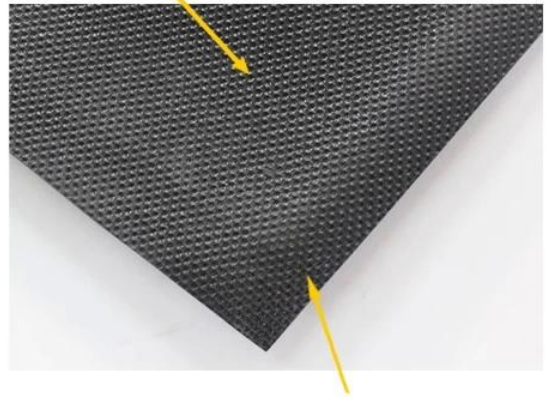

## DK-2680S: Solution-dyed Nylon Carpet

*heavy, double thick wiper mat*

Excellent scraping and wiping solution-dyed nylon fiber

Drainable borders

Oil and grease resistant 100% Nitrile rubber backing

Cleated backing for placement on carpet  
Smooth backing for hard floor

# DK-5200C: Polyester Door Mat

commercial entrance mat

Polyester cut-pile fiber

Drainable borders

1.6mm PVC backing

Antislip design to keep the mat on place

- Cut pile fabric construction
- Custom size is available
- Filters dirt and moisture away from the mat surface
- Recommended for use in grocery stores, airports, educational facilities

## DK-5300C: Cotton Door Mat

softer, comfortable mat

30% Polyester & 70% Cotton fiber

Drainable borders

1.4mm PVC backing

Antislip design to keep the mat on place

- 30% Polyester & 70% Cotton pile make the mat softer and more comfortable
- Custom size is available
- Filters dirt and moisture away from the mat surface
- Ideal for indoor and outdoor use

## DK-5400C: Nylon Door Mat

heavy duty, high traffic mat

8mm heavy duty nylon surface

Drainable borders

1.8mm PVC backing

Antislip design to keep the mat on place