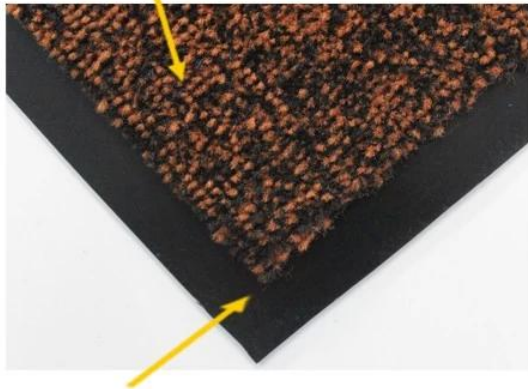

Item	Pile Material	Pile Weight	Pile Thickness	Back Material	Back Weight	Back Thickness
DK-5100C	Polypropylene	500g/m <sup>2</sup>	5mm	PVC	2400g/m <sup>2</sup>	1.4mm
DK-5200C	Polyester	550g/m <sup>2</sup>	5mm	PVC	2800g/m <sup>2</sup>	1.6mm
DK-5300C	30% Polyester 70% Cotton	650g/m <sup>2</sup>	6mm	PVC	2400g/m <sup>2</sup>	1.4mm
DK-5400C	Nylon	850g/m <sup>2</sup>	8mm	PVC	3100g/m <sup>2</sup>	1.8mm
DK-2680S	Nylon	680g/m <sup>2</sup>	5mm	Nitrile Rubber	1800g/m <sup>2</sup>	1.2mm

## DK-2680S: Solution-dyed Nylon Carpet

*heavy, double thick wiper mat*

Excellent scraping and wiping solution-dyed nylon fiber

Drainable borders

Oil and grease resistant 100% Nitrile rubber backing

Cleated backing for placement on carpet  
Smooth backing for hard floor

# DK-5100C: Polypropylene Door Mat

*economic mat for shop*

Polypropylene cut-pile fiber

Drainable borders

1.4mm PVC backing

Antislip design to keep the mat on place

- Cut pile fabric construction
- Custom size is available
- Filters dirt and moisture away from the mat surface
- Economic item for shops and stores

# DK-5200C: Polyester Door Mat

commercial entrance mat

Polyester cut-pile fiber

Drainable borders

1.6mm PVC backing

Antislip design to keep the mat on place

- Cut pile fabric construction
- Custom size is available
- Filters dirt and moisture away from the mat surface
- Recommended for use in grocery stores, airports, educational facilities