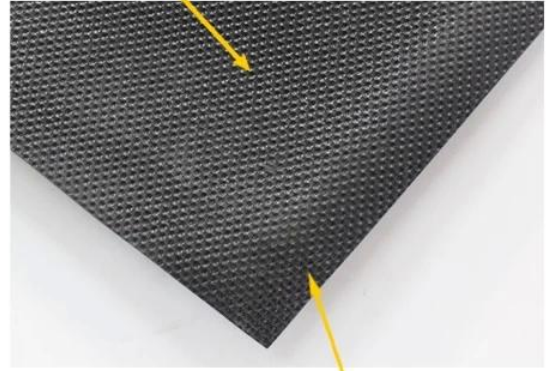

## DK-2680S: Solution-dyed Nylon Carpet

*heavy, double thick wiper mat*

Excellent scraping and wiping solution-dyed nylon fiber

Drainable borders

Oil and grease resistant 100% Nitrile rubber backing

Cleated backing for placement on carpet  
Smooth backing for hard floor

# DK-5100C: Polypropylene Door Mat

*economic mat for shop*

Polypropylene cut-pile fiber

Drainable borders

1.4mm PVC backing

Antislip design to keep the mat on place

- Cut pile fabric construction
- Custom size is available
- Filters dirt and moisture away from the mat surface
- Economic item for shops and stores

# DK-5200C: Polyester Door Mat

commercial entrance mat

Polyester cut-pile fiber

Drainable borders

1.6mm PVC backing

Antislip design to keep the mat on place

- Cut pile fabric construction
- Custom size is available
- Filters dirt and moisture away from the mat surface
- Recommended for use in grocery stores, airports, educational facilities

## DK-5300C: Cotton Door Mat

softer, comfortable mat

30% Polyester & 70% Cotton fiber

Drainable borders

1.4mm PVC backing

Antislip design to keep the mat on place

- 30% Polyester & 70% Cotton pile make the mat softer and more comfortable
- Custom size is available
- Filters dirt and moisture away from the mat surface
- Ideal for indoor and outdoor use