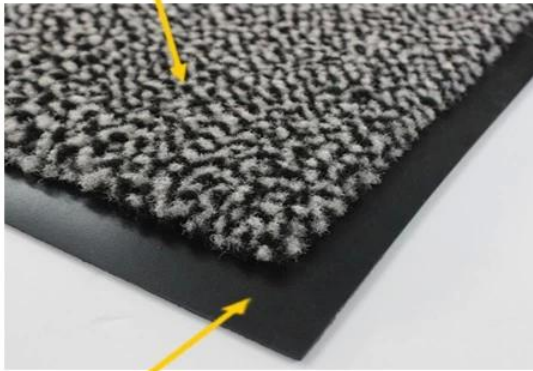

## DK-2680S: Solution-dyed Nylon Carpet

*heavy, double thick wiper mat*

Excellent scraping and wiping solution-dyed nylon fiber

Drainable borders

Oil and grease resistant 100% Nitrile rubber backing

Cleated backing for placement on carpet  
Smooth backing for hard floor

# DK-5100C: Polypropylene Door Mat

*economic mat for shop*

Polypropylene cut-pile fiber

Drainable borders

1.4mm PVC backing

Antislip design to keep the mat on place

- Cut pile fabric construction
- Custom size is available
- Filters dirt and moisture away from the mat surface
- Economic item for shops and stores

*white+black*

*grey+black*

*brown+black*

*red+black*

# DK-5200C: Polyester Door Mat

commercial entrance mat

Polyester cut-pile fiber

Drainable borders

1.6mm PVC backing

Antislip design to keep the mat on place

- Cut pile fabric construction
- Custom size is available
- Filters dirt and moisture away from the mat surface
- Recommended for use in grocery stores, airports, educational facilities