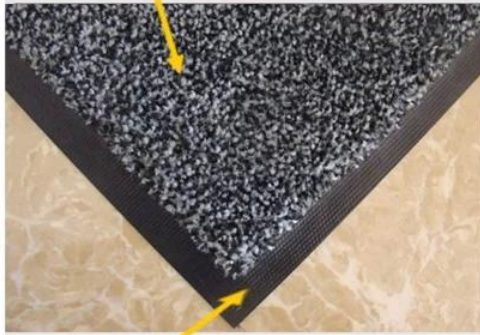

Item	Pile Material	Pile Weight	Pile Thickness	Back Material	Back Weight	Back Thickness
DK-5100C	Polypropylene	500g/m <sup>2</sup>	5mm	PVC	2400g/m <sup>2</sup>	1.4mm
DK-5200C	Polyester	550g/m <sup>2</sup>	5mm	PVC	2800g/m <sup>2</sup>	1.6mm
DK-5300C	30% Polyester 70% Cotton	650g/m <sup>2</sup>	6mm	PVC	2400g/m <sup>2</sup>	1.4mm
DK-5400C	Nylon	850g/m <sup>2</sup>	8mm	PVC	3100g/m <sup>2</sup>	1.8mm
DK-2680S	Nylon	680g/m <sup>2</sup>	5mm	Nitrile Rubber	1800g/m <sup>2</sup>	1.2mm

## DK-2680S: Solution-dyed Nylon Carpet

*heavy, double thick wiper mat*

Excellent scraping and wiping solution-dyed nylon fiber

Drainable borders

Oil and grease resistant 100% Nitrile rubber backing

Cleated backing for placement on carpet  
Smooth backing for hard floor

# DK-5100C: Polypropylene Door Mat

*economic mat for shop*

Polypropylene cut-pile fiber

Drainable borders

1.4mm PVC backing

Antislip design to keep the mat on place

- Cut pile fabric construction
- Custom size is available
- Filters dirt and moisture away from the mat surface
- Economic item for shops and stores

# DK-5200C: Polyester Door Mat

commercial entrance mat

Polyester cut-pile fiber

Drainable borders

1.6mm PVC backing

Antislip design to keep the mat on place

- Cut pile fabric construction
- Custom size is available
- Filters dirt and moisture away from the mat surface
- Recommended for use in grocery stores, airports, educational facilities