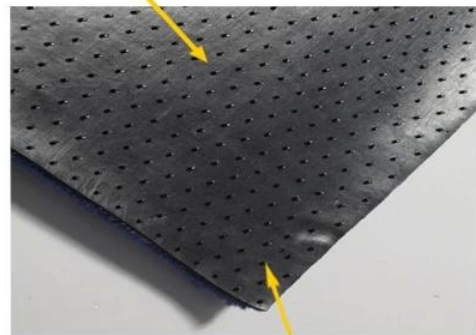

Item	Pile Material	Pile Weight	Pile Thickness	Back Material	Back Weight	Back Thickness
DK-5100C	Polypropylene	500g/m <sup>2</sup>	5mm	PVC	2400g/m <sup>2</sup>	1.4mm
DK-5200C	Polyester	550g/m <sup>2</sup>	5mm	PVC	2800g/m <sup>2</sup>	1.6mm
DK-5300C	30% Polyester 70% Cotton	650g/m <sup>2</sup>	6mm	PVC	2400g/m <sup>2</sup>	1.4mm
DK-5400C	Nylon	850g/m <sup>2</sup>	8mm	PVC	3100g/m <sup>2</sup>	1.8mm
DK-2680S	Nylon	680g/m <sup>2</sup>	5mm	Nitrile Rubber	1800g/m <sup>2</sup>	1.2mm

## DK-2680S: Solution-dyed Nylon Carpet

*heavy, double thick wiper mat*

Excellent scraping and wiping solution-dyed nylon fiber

Drainable borders

Oil and grease resistant 100% Nitrile rubber backing

Cleated backing for placement on carpet  
Smooth backing for hard floor

# DK-5100C: Polypropylene Door Mat

*economic mat for shop*

Polypropylene cut-pile fiber

Drainable borders

1.4mm PVC backing

Antislip design to keep the mat on place

- Cut pile fabric construction
- Custom size is available
- Filters dirt and moisture away from the mat surface
- Economic item for shops and stores

# DK-5200C: Polyester Door Mat

commercial entrance mat

Polyester cut-pile fiber

Drainable borders

1.6mm PVC backing

Antislip design to keep the mat on place

- Cut pile fabric construction
- Custom size is available
- Filters dirt and moisture away from the mat surface
- Recommended for use in grocery stores, airports, educational facilities