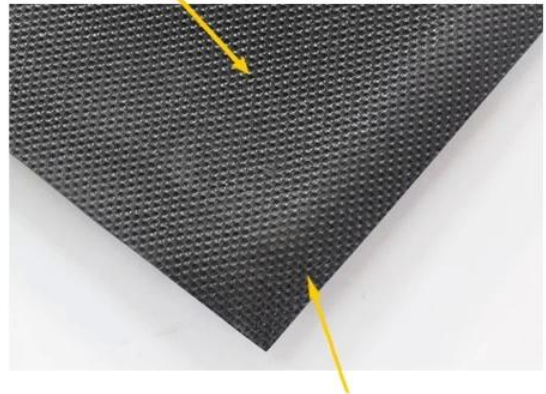

## DK-2680S: Solution-dyed Nylon Carpet

*heavy, double thick wiper mat*

Excellent scraping and wiping solution-dyed nylon fiber

Drainable borders

Oil and grease resistant 100% Nitrile rubber backing

Cleated backing for placement on carpet  
Smooth backing for hard floor

# DK-5100C: Polypropylene Door Mat

*economic mat for shop*

Polypropylene cut-pile fiber

Drainable borders

1.4mm PVC backing

Antislip design to keep the mat on place

- Cut pile fabric construction
- Custom size is available
- Filters dirt and moisture away from the mat surface
- Economic item for shops and stores

# DK-5200C: Polyester Door Mat

commercial entrance mat

Polyester cut-pile fiber

Drainable borders

1.6mm PVC backing

Antislip design to keep the mat on place

- Cut pile fabric construction
- Custom size is available
- Filters dirt and moisture away from the mat surface
- Recommended for use in grocery stores, airports, educational facilities

## DK-5400C: Nylon Door Mat

heavy duty, high traffic mat

8mm heavy duty nylon surface

Drainable borders

1.8mm PVC backing

Antislip design to keep the mat on place