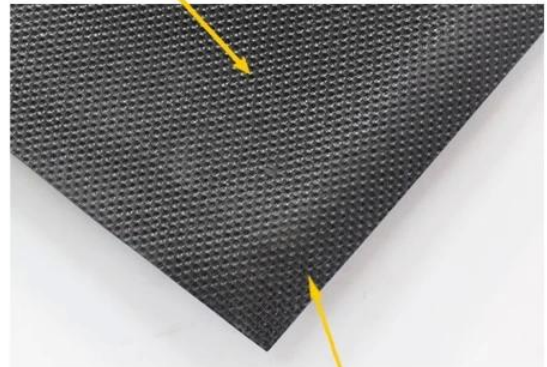

## DK-2680S: Solution-dyed Nylon Carpet

*heavy, double thick wiper mat*

Excellent scraping and wiping solution-dyed nylon fiber

Drainable borders

Oil and grease resistant 100% Nitrile rubber backing

Cleated backing for placement on carpet  
Smooth backing for hard floor

# DK-5200C: Polyester Door Mat

commercial entrance mat

Polyester cut-pile fiber

Drainable borders

1.6mm PVC backing

Antislip design to keep the mat on place

- Cut pile fabric construction
- Custom size is available
- Filters dirt and moisture away from the mat surface
- Recommended for use in grocery stores, airports, educational facilities

## DK-5300C: Cotton Door Mat

softer, comfortable mat

30% Polyester & 70% Cotton fiber

Drainable borders

1.4mm PVC backing

Antislip design to keep the mat on place

- 30% Polyester & 70% Cotton pile make the mat softer and more comfortable
- Custom size is available
- Filters dirt and moisture away from the mat surface
- Ideal for indoor and outdoor use

## DK-5400C: Nylon Door Mat

heavy duty, high traffic mat

8mm heavy duty nylon surface

Drainable borders

1.8mm PVC backing

Antislip design to keep the mat on place