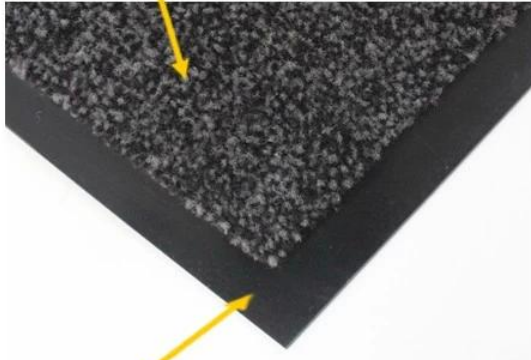

## DK-2680S: Solution-dyed Nylon Carpet

*heavy, double thick wiper mat*

Excellent scraping and wiping solution-dyed nylon fiber

Drainable borders

Oil and grease resistant 100% Nitrile rubber backing

Cleated backing for placement on carpet  
Smooth backing for hard floor

## DK-5300C: Cotton Door Mat

softer, comfortable mat

30% Polyester & 70% Cotton fiber

Drainable borders

1.4mm PVC backing

Antislip design to keep the mat on place

- 30% Polyester & 70% Cotton pile make the mat softer and more comfortable
- Custom size is available
- Filters dirt and moisture away from the mat surface
- Ideal for indoor and outdoor use

white+black

grey+black

brown+black

red+black

## DK-5400C: Nylon Door Mat

heavy duty, high traffic mat

8mm heavy duty nylon surface

Drainable borders

1.8mm PVC backing

Antislip design to keep the mat on place