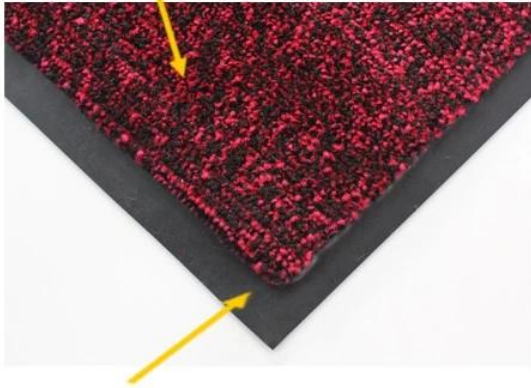

## DK-2680S: Solution-dyed Nylon Carpet

*heavy, double thick wiper mat*

Excellent scraping and wiping solution-dyed nylon fiber

Drainable borders

Oil and grease resistant 100% Nitrile rubber backing

Cleated backing for placement on carpet  
Smooth backing for hard floor

# DK-5200C: Polyester Door Mat

commercial entrance mat

Polyester cut-pile fiber

Drainable borders

1.6mm PVC backing

Antislip design to keep the mat on place

- Cut pile fabric construction
- Custom size is available
- Filters dirt and moisture away from the mat surface
- Recommended for use in grocery stores, airports, educational facilities

white+black

grey+black

brown+black

red+black

## DK-5300C: Cotton Door Mat

softer, comfortable mat

30% Polyester & 70% Cotton fiber

Drainable borders

1.4mm PVC backing

Antislip design to keep the mat on place

- 30% Polyester & 70% Cotton pile make the mat softer and more comfortable
- Custom size is available
- Filters dirt and moisture away from the mat surface
- Ideal for indoor and outdoor use