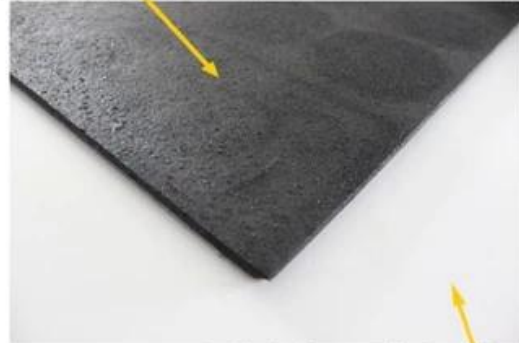

## Product Parameters:

<b>Pile Material:</b>	Flocked Fibers with Space Pattern
<b>Backing:</b>	100% recycled rubber backing
<b>Print Technique:</b>	High definition
<b>Popular Size:</b>	45x61cm(18"x24"), 45x76cm(18"x30"), 58x88cm(23"x35"), 55x119cm(22"x47")
<b>Use For:</b>	Floor, Entrance, Decoration, Scraping and trap dirt

### Pattern: Rubber Door Mat

surface can be printed on high definition design, which a good decoration.

Flocked fibers with space pattern, flocked fibers with space pattern, scrap dust and dirt easily.

### Pattern: Rubber Door Mat

100% recycled rubber backing, which is environmentally friendly.

Rubber backing provides durability and helps to reduce movement.

- Easy to clean - shake, sweep, or hose off
- Durable shoe scraping fibers trap dirt and moisture
- Heavy-duty recycled rubber backing
- Stain-resistant fiber surface
- Great decoration and function