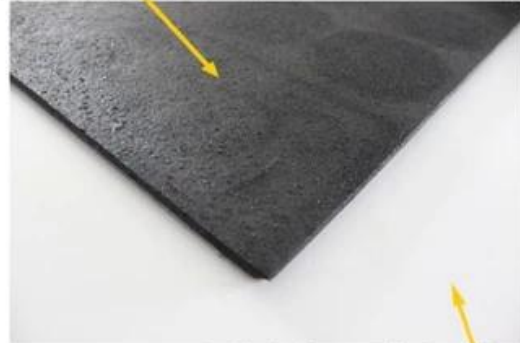

Product Parameters:

Pile Material:	Flocked Fibers with Space Pattern
Backing:	100% recycled rubber backing
Print Technique:	High definition
Popular Size:	45x61cm(18"x24"), 45x76cm(18"x30"), 58x88cm(23"X35"), 55x119cm(22"x47")
Use For:	Floor, Entrance, Decoration, Scraping and trap dirt

Rubber Door Mat :

A Business with no sign is a sign of No Business!

Pattern: Rubber Door Mat

surface can be printed on high definition design, which a good decoration.

Flocked fibers with space pattern, flocked fibers with space pattern, scrap dust and dirt easily.

Pattern: Rubber Door Mat

100% recycled rubber backing, which is environmentally friendly.

Rubber backing provides durability and helps to reduce movement.

- Easy to clean - shake, sweep, or hose off
- Durable shoe scraping fibers trap dirt and moisture
- Heavy-duty recycled rubber backing
- Stain-resistant fiber surface
- Great decoration and function