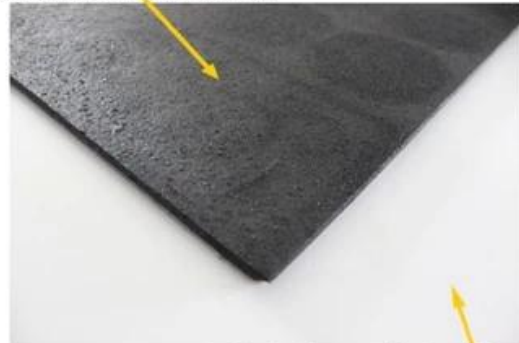

Product Parameters:

Pile Material:	Flocked Fibers with Space Pattern
Backing:	100% recycled rubber backing
Print Technique:	High definition
Popular Size:	45x61cm(18"x24"), 45x76cm(18"x30"), 58x88cm(23"X35"), 55x119cm(22"x47")
Use For:	Floor, Entrance, Decoration, Scraping and trap dirt

Rubber Door Mat :

A Business with no sign is a sign of No Business!

Pattern: Rubber Door Mat

surface can be printed on high definition design, which a good decoration.

Flocked fibers with space pattern, flocked fibers with space pattern, scrap dust and dirt easily.

Pattern: Rubber Door Mat

100% recycled rubber backing, which is environmentally friendly.

Rubber backing provides durability and helps to reduce movement.

- Easy to clean - shake, sweep, or hose off
- Durable shoe scraping fibers trap dirt and moisture
- Heavy-duty recycled rubber backing
- Stain-resistant fiber surface
- Great decoration and function