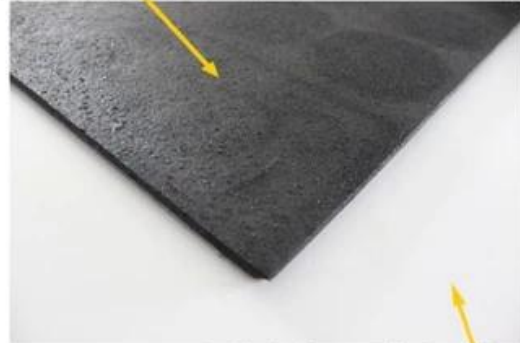

## Product Parameters:

<b>Pile Material:</b>	Flocked Fibers with Space Pattern
<b>Backing:</b>	100% recycled rubber backing
<b>Print Technique:</b>	High definition
<b>Popular Size:</b>	45x61cm(18"x24"), 45x76cm(18"x30"), 58x88cm(23"X35"), 55x119cm(22"x47")
<b>Use For:</b>	Floor, Entrance, Decoration, Scraping and trap dirt

### Pattern: Rubber Door Mat

surface can be printed on high definition design, which a good decoration.

Flocked fibers with space pattern, flocked fibers with space pattern, scrap dust and dirt easily.

### Pattern: Rubber Door Mat

100% recycled rubber backing, which is environmentally friendly.

Rubber backing provides durability and helps to reduce movement.

- Easy to clean - shake, sweep, or hose off
- Durable shoe scraping fibers trap dirt and moisture
- Heavy-duty recycled rubber backing
- Stain-resistant fiber surface
- Great decoration and function