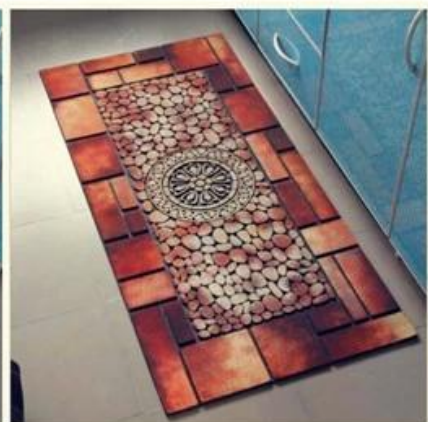

Reference Designs:

Call

(86) 755 82132292

Or

Enquiry Now

[Click here to send us an e-mail.](#)