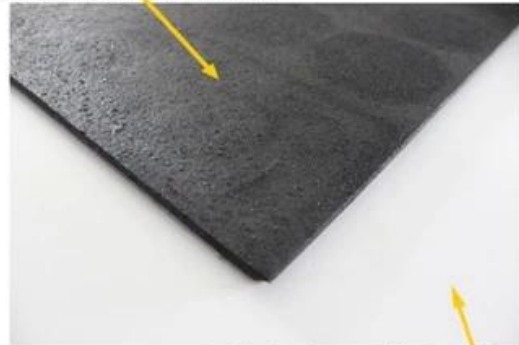

Product Parameters:

Pile Material:	Flocked Fibers with Space Pattern
Backing:	100% recycled rubber backing
Print Technique:	High definition
Popular Size:	45x61cm(18"x24"), 45x76cm(18"x30"), 58x88cm(23"X35"), 55x119cm(22"x47")
Use For:	Floor, Entrance, Decoration, Scraping and trap dirt

Rubber Door Mat :

A Business with no sign is a sign of No Business!

Pattern: Rubber Door Mat

surface can be printed on high definition design, which a good decoration.

Flocked fibers with space pattern, flocked fibers with space pattern, scrap dust and dirt easily.

Pattern: Rubber Door Mat

100% recycled rubber backing, which is environmentally friendly.

Rubber backing provides durability and helps to reduce movement.

- Easy to clean - shake, sweep, or hose off
- Durable shoe scraping fibers trap dirt and moisture
- Heavy-duty recycled rubber backing
- Stain-resistant fiber surface
- Great decoration and function