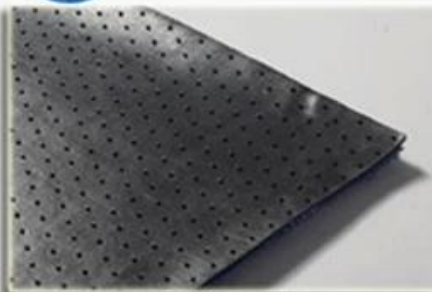

2

Nitrile Rubber
Weight: 1,800g/sqm

3

TPR
Weight: 900g/sqm