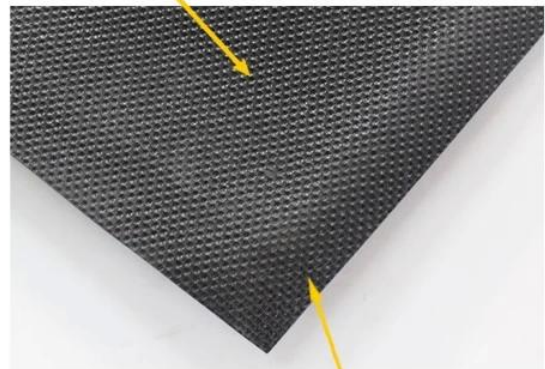

DK-2680S: Solution-dyed Nylon Carpet

heavy, double thick wiper mat

Excellent scraping and wiping solution-dyed nylon fiber

Drainable borders

Oil and grease resistant 100% Nitrile rubber backing

Cleated backing for placement on carpet
Smooth backing for hard floor

1.4mm PVC backing

Antislip design to keep the mat on place

- 30% Polyester & 70% Cotton pile make the mat softer and more comfortable
- Custom size is available
- Filters dirt and moisture away from the mat surface
- Ideal for indoor and outdoor use

white+black

grey+black

brown+black

red+black

DK-5400C: Nylon Door Mat

heavy duty, high traffic mat

8mm heavy duty nylon surface

Drainable borders

1.8mm PVC backing

Antislip design to keep the mat on place