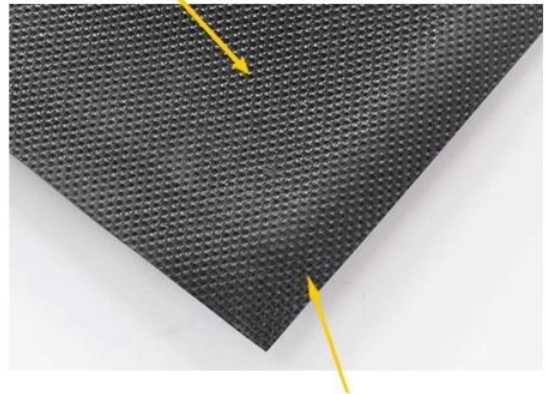

DK-2680S: Solution-dyed Nylon Carpet

heavy, double thick wiper mat

Excellent scraping and wiping solution-dyed nylon fiber

Drainable borders

Oil and grease resistant 100% Nitrile rubber backing

Cleated backing for placement on carpet
Smooth backing for hard floor

1.6mm PVC backing

Antislip design to keep the mat on place

- Cut pile fabric construction
- Custom size is available
- Filters dirt and moisture away from the mat surface
- Recommended for use in grocery stores, airports, educational facilities

white+black

grey+black

brown+black

red+black

DK-5300C: Cotton Door Mat

softer, comfortable mat

30% Polyester & 70% Cotton fiber

Drainable borders

1.4mm PVC backing

Antislip design to keep the mat on place

- 30% Polyester & 70% Cotton pile make the mat softer and more comfortable
- Custom size is available
- Filters dirt and moisture away from the mat surface
- Ideal for indoor and outdoor use