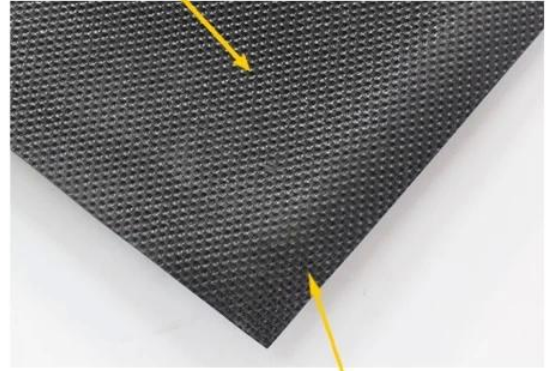

DK-2680S: Solution-dyed Nylon Carpet

heavy, double thick wiper mat

Excellent scraping and wiping solution-dyed nylon fiber

Drainable borders

Oil and grease resistant 100% Nitrile rubber backing

Cleated backing for placement on carpet
Smooth backing for hard floor

DK-5100C: Polypropylene Door Mat

economic mat for shop

Polypropylene cut-pile fiber

Drainable borders

1.4mm PVC backing

Antislip design to keep the mat on place

- Cut pile fabric construction
- Custom size is available
- Filters dirt and moisture away from the mat surface
- Economic item for shops and stores

white+black

grey+black

brown+black

red+black

DK-5200C: Polyester Door Mat

commercial entrance mat

Polyester cut-pile fiber

Drainable borders

1.6mm PVC backing

Antislip design to keep the mat on place

- Cut pile fabric construction
- Custom size is available
- Filters dirt and moisture away from the mat surface
- Recommended for use in grocery stores, airports, educational facilities