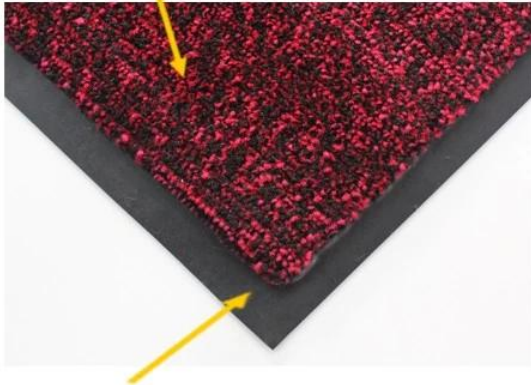

DK-2680S: Solution-dyed Nylon Carpet

heavy, double thick wiper mat

Excellent scraping and wiping solution-dyed nylon fiber

Drainable borders

Oil and grease resistant 100% Nitrile rubber backing

Cleated backing for placement on carpet
Smooth backing for hard floor

1.6mm PVC backing

Antislip design to keep the mat on place

- Cut pile fabric construction
- Custom size is available
- Filters dirt and moisture away from the mat surface
- Recommended for use in grocery stores, airports, educational facilities

white+black

grey+black

brown+black

red+black

DK-5300C: Cotton Door Mat

softer, comfortable mat

30% Polyester & 70% Cotton fiber

Drainable borders

1.4mm PVC backing

Antislip design to keep the mat on place

- 30% Polyester & 70% Cotton pile make the mat softer and more comfortable
- Custom size is available
- Filters dirt and moisture away from the mat surface
- Ideal for indoor and outdoor use