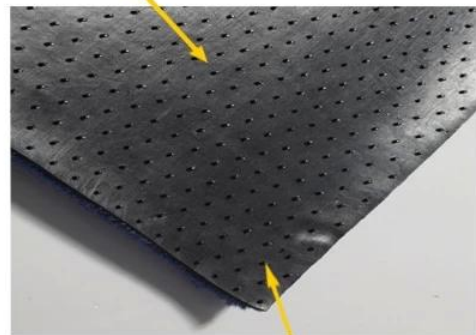

Item	Pile Material	Pile Weight	Pile Thickness	Back Material	Back Weight	Back Thickness
DK-5100C	Polypropylene	500g/m ²	5mm	PVC	2400g/m ²	1.4mm
DK-5200C	Polyester	550g/m ²	5mm	PVC	2800g/m ²	1.6mm
DK-5300C	30% Polyester 70% Cotton	650g/m ²	6mm	PVC	2400g/m ²	1.4mm
DK-5400C	Nylon	850g/m ²	8mm	PVC	3100g/m ²	1.8mm
DK-2680S	Nylon	680g/m ²	5mm	Nitrile Rubber	1800g/m ²	1.2mm

DK-2680S: Solution-dyed Nylon Carpet

heavy, double thick wiper mat

Excellent scraping and wiping solution-dyed nylon fiber

Drainable borders

Oil and grease resistant 100% Nitrile rubber backing

Cleated backing for placement on carpet
Smooth backing for hard floor

- Solution dyed nylon face will not fade over time
- Excellent scraping and wiping action for maximum soil stopping power
- Recommended for commercial buildings, hotels, restaurants, healthcare facilities, office buildings

DK-5100C: Polypropylene Door Mat

economic mat for shop

Polypropylene cut-pile fiber

Drainable borders

1.4mm PVC backing

Antislip design to keep the mat on place

- Cut pile fabric construction
- Custom size is available
- Filters dirt and moisture away from the mat surface
- Economic item for shops and stores