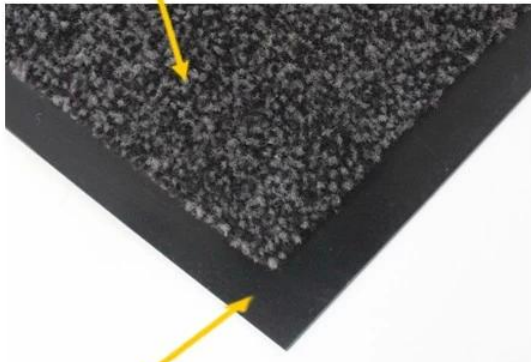

DK-2680S: Solution-dyed Nylon Carpet

heavy, double thick wiper mat

Excellent scraping and wiping solution-dyed nylon fiber

Drainable borders

Oil and grease resistant 100% Nitrile rubber backing

Cleated backing for placement on carpet
Smooth backing for hard floor

1.4mm PVC backing

Antislip design to keep the mat on place

- 30% Polyester & 70% Cotton pile make the mat softer and more comfortable
- Custom size is available
- Filters dirt and moisture away from the mat surface
- Ideal for indoor and outdoor use

white+black

grey+black

brown+black

red+black

DK-5400C: Nylon Door Mat

heavy duty, high traffic mat

8mm heavy duty nylon surface

Drainable borders

1.8mm PVC backing

Antislip design to keep the mat on place