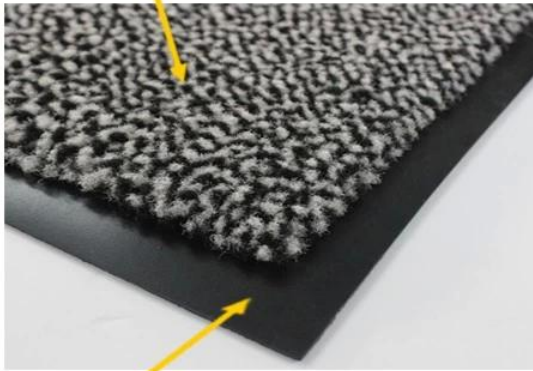

DK-2680S: Solution-dyed Nylon Carpet

heavy, double thick wiper mat

Excellent scraping and wiping solution-dyed nylon fiber

Drainable borders

Oil and grease resistant 100% Nitrile rubber backing

Cleated backing for placement on carpet
Smooth backing for hard floor

- Solution dyed nylon face will not fade over time
- Excellent scraping and wiping action for maximum soil stopping power
- Recommended for commercial buildings, hotels, restaurants, healthcare facilities, office buildings

DK-5100C: Polypropylene Door Mat

economic mat for shop

Polypropylene cut-pile fiber

Drainable borders

1.4mm PVC backing

Antislip design to keep the mat on place

- Cut pile fabric construction
- Custom size is available
- Filters dirt and moisture away from the mat surface
- Economic item for shops and stores

white+black

grey+black

brown+black

red+black

DK-5200C: Polyester Door Mat

commercial entrance mat

Polyester cut-pile fiber

Drainable borders