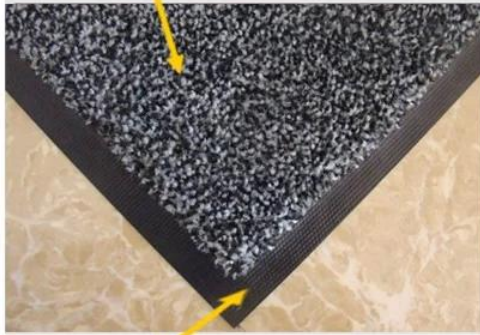

Item	Pile Material	Pile Weight	Pile Thickness	Back Material	Back Weight	Back Thickness
DK-5100C	Polypropylene	500g/m ²	5mm	PVC	2400g/m ²	1.4mm
DK-5200C	Polyester	550g/m ²	5mm	PVC	2800g/m ²	1.6mm
DK-5300C	30% Polyester 70% Cotton	650g/m ²	6mm	PVC	2400g/m ²	1.4mm
DK-5400C	Nylon	850g/m ²	8mm	PVC	3100g/m ²	1.8mm
DK-2680S	Nylon	680g/m ²	5mm	Nitrile Rubber	1800g/m ²	1.2mm

DK-2680S: Solution-dyed Nylon Carpet

heavy, double thick wiper mat

Excellent scraping and wiping solution-dyed nylon fiber

Drainable borders

Oil and grease resistant 100% Nitrile rubber backing

Cleated backing for placement on carpet
Smooth backing for hard floor

- Solution dyed nylon face will not fade over time
- Excellent scraping and wiping action for maximum soil stopping power
- Recommended for commercial buildings, hotels, restaurants, healthcare facilities, office buildings

DK-5100C: Polypropylene Door Mat

economic mat for shop

Polypropylene cut-pile fiber

Drainable borders

1.4mm PVC backing

Antislip design to keep the mat on place

- Cut pile fabric construction
- Custom size is available
- Filters dirt and moisture away from the mat surface
- Economic item for shops and stores