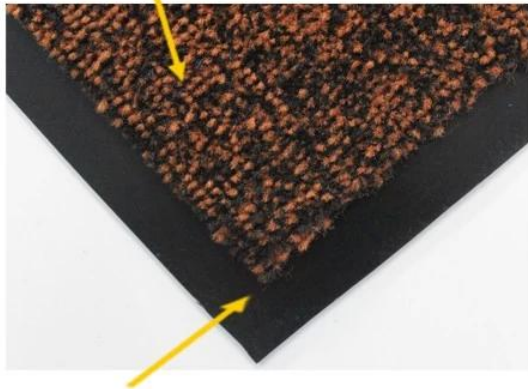

Item	Pile Material	Pile Weight	Pile Thickness	Back Material	Back Weight	Back Thickness
DK-5100C	Polypropylene	500g/m ²	5mm	PVC	2400g/m ²	1.4mm
DK-5200C	Polyester	550g/m ²	5mm	PVC	2800g/m ²	1.6mm
DK-5300C	30% Polyester 70% Cotton	650g/m ²	6mm	PVC	2400g/m ²	1.4mm
DK-5400C	Nylon	850g/m ²	8mm	PVC	3100g/m ²	1.8mm
DK-2680S	Nylon	680g/m ²	5mm	Nitrile Rubber	1800g/m ²	1.2mm

DK-2680S: Solution-dyed Nylon Carpet

heavy, double thick wiper mat

Excellent scraping and wiping solution-dyed nylon fiber

Drainable borders

Oil and grease resistant 100% Nitrile rubber backing

Cleated backing for placement on carpet
Smooth backing for hard floor

- Solution dyed nylon face will not fade over time
- Excellent scraping and wiping action for maximum soil stopping power
- Recommended for commercial buildings, hotels, restaurants, healthcare facilities, office buildings

DK-5100C: Polypropylene Door Mat

economic mat for shop

Polypropylene cut-pile fiber

Drainable borders

1.4mm PVC backing

Antislip design to keep the mat on place

- Cut pile fabric construction
- Custom size is available
- Filters dirt and moisture away from the mat surface
- Economic item for shops and stores