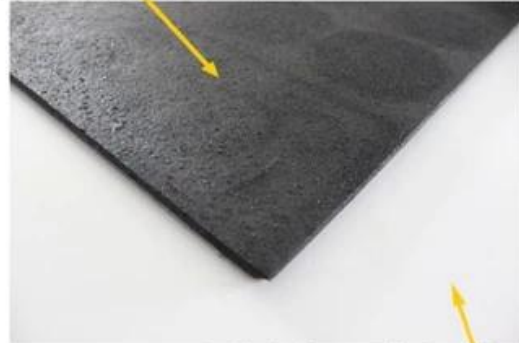

Product Parameters:

| | |
|-------------------------|--|
| Pile Material: | Flocked Fibers with Space Pattern |
| Backing: | 100% recycled rubber backing |
| Print Technique: | High definition |
| Popular Size: | 45x61cm(18"x24"), 45x76cm(18"x30"), 58x88cm(23"X35"), 55x119cm(22"x47") |
| Use For: | Floor, Entrance, Decoration, Scraping and trap dirt |

Rubber Door Mat :

A Business with no sign is a sign of No Business!

Pattern: Rubber Door Mat

surface can be printed on high definition design, which a good decoration.

Flocked fibers with space pattern, flocked fibers with space pattern, scrap dust and dirt easily.

Pattern: Rubber Door Mat

100% recycled rubber backing, which is environmentally friendly.

Rubber backing provides durability and helps to reduce movement.

- Easy to clean - shake, sweep, or hose off
- Durable shoe scraping fibers trap dirt and moisture
- Heavy-duty recycled rubber backing
- Stain-resistant fiber surface
- Great decoration and function