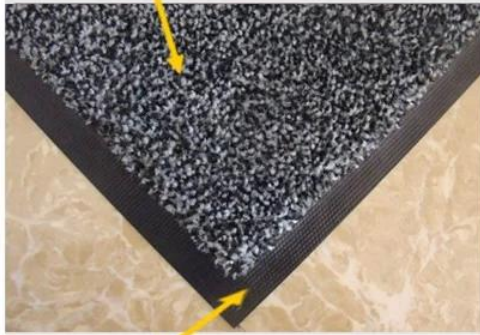

Item	Pile Material	Pile Weight	Pile Thickness	Back Material	Back Weight	Back Thickness
DK-5100C	Polypropylene	500g/m <sup>2</sup>	5mm	PVC	2400g/m <sup>2</sup>	1.4mm
DK-5200C	Polyester	550g/m <sup>2</sup>	5mm	PVC	2800g/m <sup>2</sup>	1.6mm
DK-5300C	30% Polyester 70% Cotton	650g/m <sup>2</sup>	6mm	PVC	2400g/m <sup>2</sup>	1.4mm
DK-5400C	Nylon	850g/m <sup>2</sup>	8mm	PVC	3100g/m <sup>2</sup>	1.8mm
DK-2680S	Nylon	680g/m <sup>2</sup>	5mm	Nitrile Rubber	1800g/m <sup>2</sup>	1.2mm

## DK-2680S: Solution-dyed Nylon Carpet

*heavy, double thick wiper mat*

Excellent scraping and wiping solution-dyed nylon fiber

Drainable borders

Oil and grease resistant 100% Nitrile rubber backing

Cleated backing for placement on carpet  
Smooth backing for hard floor

## DK-5100C: Polypropylene Door Mat

*economic mat for shop*

Polypropylene cut-pile fiber

Drainable borders

1.4mm PVC backing

Antislip design to keep the mat on place

- Cut pile fabric construction
- Custom size is available
- Filters dirt and moisture away from the mat surface
- Economic item for shops and stores

## DK-5400C: Nylon Door Mat

heavy duty, high traffic mat

8mm heavy duty nylon surface

Drainable borders

1.8mm PVC backing

Antislip design to keep the mat on place

- Heavy nylon pile creates the ultimate wiping surface
- Custom size is available
- Filters dirt and moisture away from the mat surface
- Recommended for use in Class A buildings or any high traffic entrance way