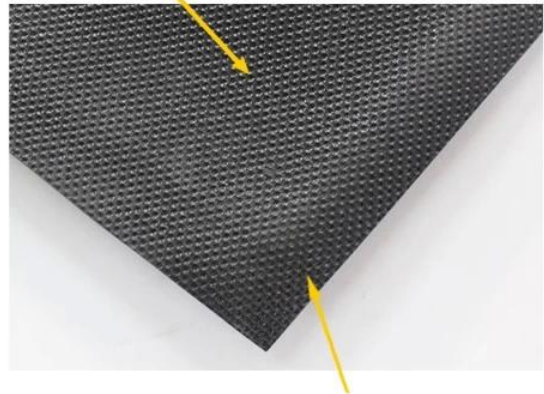

## DK-2680S: Solution-dyed Nylon Carpet

*heavy, double thick wiper mat*

Excellent scraping and wiping solution-dyed nylon fiber

Drainable borders

Oil and grease resistant 100% Nitrile rubber backing

Cleated backing for placement on carpet  
Smooth backing for hard floor

1.6mm PVC backing

Antislip design to keep the mat on place

- Cut pile fabric construction
- Custom size is available
- Filters dirt and moisture away from the mat surface
- Recommended for use in grocery stores, airports, educational facilities

## DK-5300C: Cotton Door Mat

softer, comfortable mat

30% Polyester & 70% Cotton fiber

Drainable borders

1.4mm PVC backing

Antislip design to keep the mat on place

- 30% Polyester & 70% Cotton pile make the mat softer and more comfortable
- Custom size is available
- Filters dirt and moisture away from the mat surface
- Ideal for indoor and outdoor use

## DK-5400C: Nylon Door Mat

heavy duty, high traffic mat

8mm heavy duty nylon surface

Drainable borders

1.8mm PVC backing

Antislip design to keep the mat on place

- Heavy nylon pile creates the ultimate wiping surface
- Custom size is available
- Filters dirt and moisture away from the mat surface
- Recommended for use in Class A buildings or any high traffic entrance way