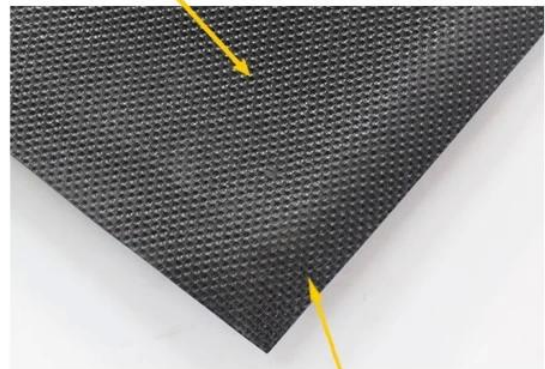

## DK-2680S: Solution-dyed Nylon Carpet

*heavy, double thick wiper mat*

Excellent scraping and wiping solution-dyed nylon fiber

Drainable borders

Oil and grease resistant 100% Nitrile rubber backing

Cleated backing for placement on carpet  
Smooth backing for hard floor

*white+black*

*grey+black*

*brown+black*

*red+black*

**DK-5200C: Polyester Door Mat**

*commercial entrance mat*

Polyester cut-pile fiber

Drainable borders

## DK-5300C: Cotton Door Mat

softer, comfortable mat

30% Polyester & 70% Cotton fiber

Drainable borders

1.4mm PVC backing

Antislip design to keep the mat on place

- 30% Polyester & 70% Cotton pile make the mat softer and more comfortable
- Custom size is available
- Filters dirt and moisture away from the mat surface
- Ideal for indoor and outdoor use

## DK-5400C: Nylon Door Mat

heavy duty, high traffic mat

8mm heavy duty nylon surface

Drainable borders

1.8mm PVC backing

Antislip design to keep the mat on place

- Heavy nylon pile creates the ultimate wiping surface
- Custom size is available
- Filters dirt and moisture away from the mat surface
- Recommended for use in Class A buildings or any high traffic entrance way