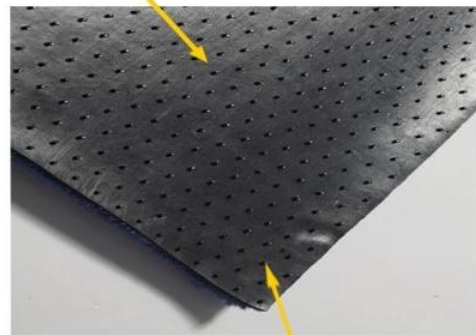

Item	Pile Material	Pile Weight	Pile Thickness	Back Material	Back Weight	Back Thickness
DK-5100C	Polypropylene	500g/m <sup>2</sup>	5mm	PVC	2400g/m <sup>2</sup>	1.4mm
DK-5200C	Polyester	550g/m <sup>2</sup>	5mm	PVC	2800g/m <sup>2</sup>	1.6mm
DK-5300C	30% Polyester 70% Cotton	650g/m <sup>2</sup>	6mm	PVC	2400g/m <sup>2</sup>	1.4mm
DK-5400C	Nylon	850g/m <sup>2</sup>	8mm	PVC	3100g/m <sup>2</sup>	1.8mm
DK-2680S	Nylon	680g/m <sup>2</sup>	5mm	Nitrile Rubber	1800g/m <sup>2</sup>	1.2mm

## DK-2680S: Solution-dyed Nylon Carpet

*heavy, double thick wiper mat*

Excellent scraping and wiping solution-dyed nylon fiber

Drainable borders

Oil and grease resistant 100% Nitrile rubber backing

Cleated backing for placement on carpet  
Smooth backing for hard floor

## DK-5100C: Polypropylene Door Mat

*economic mat for shop*

Polypropylene cut-pile fiber

Drainable borders

1.4mm PVC backing

Antislip design to keep the mat on place

- Cut pile fabric construction
- Custom size is available
- Filters dirt and moisture away from the mat surface
- Economic item for shops and stores

## DK-5400C: Nylon Door Mat

heavy duty, high traffic mat

8mm heavy duty nylon surface

Drainable borders

1.8mm PVC backing

Antislip design to keep the mat on place

- Heavy nylon pile creates the ultimate wiping surface
- Custom size is available
- Filters dirt and moisture away from the mat surface
- Recommended for use in Class A buildings or any high traffic entrance way