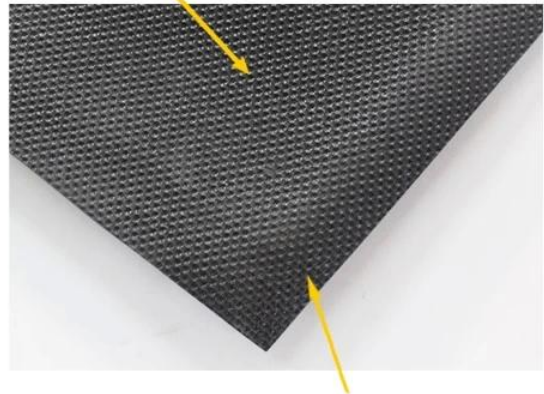

## DK-2680S: Solution-dyed Nylon Carpet

*heavy, double thick wiper mat*

Excellent scraping and wiping solution-dyed nylon fiber

Drainable borders

Oil and grease resistant 100% Nitrile rubber backing

Cleated backing for placement on carpet  
Smooth backing for hard floor

## DK-5100C: Polypropylene Door Mat

*economic mat for shop*

Polypropylene cut-pile fiber

Drainable borders

1.4mm PVC backing

Antislip design to keep the mat on place

- Cut pile fabric construction
- Custom size is available
- Filters dirt and moisture away from the mat surface
- Economic item for shops and stores

*white+black*

*grey+black*

*brown+black*

*red+black*

**DK-5200C: Polyester Door Mat**

*commercial entrance mat*

Polyester cut-pile fiber

Drainable borders

## DK-5400C: Nylon Door Mat

heavy duty, high traffic mat

8mm heavy duty nylon surface

Drainable borders

1.8mm PVC backing

Antislip design to keep the mat on place

- Heavy nylon pile creates the ultimate wiping surface
- Custom size is available
- Filters dirt and moisture away from the mat surface
- Recommended for use in Class A buildings or any high traffic entrance way