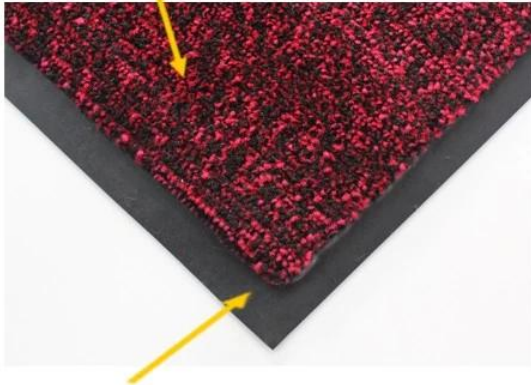

## DK-2680S: Solution-dyed Nylon Carpet

*heavy, double thick wiper mat*

Excellent scraping and wiping solution-dyed nylon fiber

Drainable borders

Oil and grease resistant 100% Nitrile rubber backing

Cleated backing for placement on carpet  
Smooth backing for hard floor

1.6mm PVC backing

Antislip design to keep the mat on place

- Cut pile fabric construction
- Custom size is available
- Filters dirt and moisture away from the mat surface
- Recommended for use in grocery stores, airports, educational facilities

*white+black*

*grey+black*

*brown+black*

*red+black*

## DK-5300C: Cotton Door Mat

softer, comfortable mat

30% Polyester & 70% Cotton fiber

Drainable borders

1.4mm PVC backing

Antislip design to keep the mat on place

- 30% Polyester & 70% Cotton pile make the mat softer and more comfortable
- Custom size is available
- Filters dirt and moisture away from the mat surface
- Ideal for indoor and outdoor use