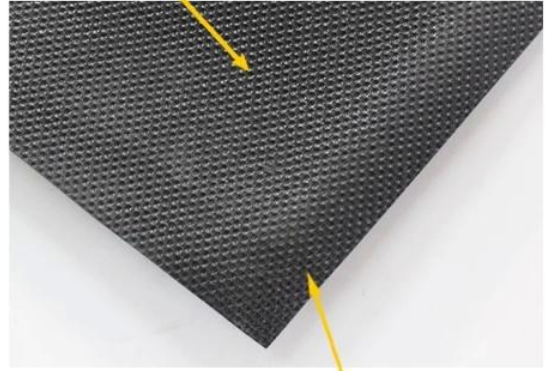

## DK-2680S: Solution-dyed Nylon Carpet

*heavy, double thick wiper mat*

Excellent scraping and wiping solution-dyed nylon fiber

Drainable borders

Oil and grease resistant 100% Nitrile rubber backing

Cleated backing for placement on carpet  
Smooth backing for hard floor

## DK-5100C: Polypropylene Door Mat

*economic mat for shop*

Polypropylene cut-pile fiber

Drainable borders

1.4mm PVC backing

Antislip design to keep the mat on place

- Cut pile fabric construction
- Custom size is available
- Filters dirt and moisture away from the mat surface
- Economic item for shops and stores

*white+black*

*grey+black*

*brown+black*

*red+black*

**DK-5200C: Polyester Door Mat**

*commercial entrance mat*

Polyester cut-pile fiber

Drainable borders

1.6mm PVC backing

Antislip design to keep the mat on place

- Cut pile fabric construction
- Custom size is available
- Filters dirt and moisture away from the mat surface
- Recommended for use in grocery stores, airports, educational facilities