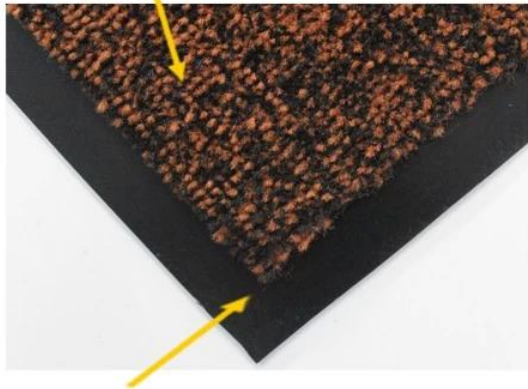

Item	Pile Material	Pile Weight	Pile Thickness	Back Material	Back Weight	Back Thickness
DK-5100C	Polypropylene	500g/m <sup>2</sup>	5mm	PVC	2400g/m <sup>2</sup>	1.4mm
DK-5200C	Polyester	550g/m <sup>2</sup>	5mm	PVC	2800g/m <sup>2</sup>	1.6mm
DK-5300C	30% Polyester 70% Cotton	650g/m <sup>2</sup>	6mm	PVC	2400g/m <sup>2</sup>	1.4mm
DK-5400C	Nylon	850g/m <sup>2</sup>	8mm	PVC	3100g/m <sup>2</sup>	1.8mm
DK-2680S	Nylon	680g/m <sup>2</sup>	5mm	Nitrile Rubber	1800g/m <sup>2</sup>	1.2mm

## DK-2680S: Solution-dyed Nylon Carpet

*heavy, double thick wiper mat*

Excellent scraping and wiping solution-dyed nylon fiber

Drainable borders

Oil and grease resistant 100% Nitrile rubber backing

Cleated backing for placement on carpet  
Smooth backing for hard floor

## DK-5100C: Polypropylene Door Mat

*economic mat for shop*

Polypropylene cut-pile fiber

Drainable borders

1.4mm PVC backing

Antislip design to keep the mat on place

- Cut pile fabric construction
- Custom size is available
- Filters dirt and moisture away from the mat surface
- Economic item for shops and stores

## DK-5400C: Nylon Door Mat

heavy duty, high traffic mat

8mm heavy duty nylon surface

Drainable borders

1.8mm PVC backing

Antislip design to keep the mat on place

- Heavy nylon pile creates the ultimate wiping surface
- Custom size is available
- Filters dirt and moisture away from the mat surface
- Recommended for use in Class A buildings or any high traffic entrance way