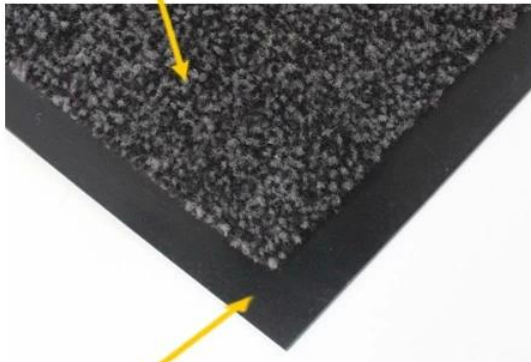

## DK-2680S: Solution-dyed Nylon Carpet

*heavy, double thick wiper mat*

Excellent scraping and wiping solution-dyed nylon fiber

Drainable borders

Oil and grease resistant 100% Nitrile rubber backing

Cleated backing for placement on carpet  
Smooth backing for hard floor

## DK-5300C: Cotton Door Mat

softer, comfortable mat

30% Polyester & 70% Cotton fiber

Drainable borders

1.4mm PVC backing

Antislip design to keep the mat on place

- 30% Polyester & 70% Cotton pile make the mat softer and more comfortable
- Custom size is available
- Filters dirt and moisture away from the mat surface
- Ideal for indoor and outdoor use

white+black

grey+black

brown+black

red+black

## DK-5400C: Nylon Door Mat

heavy duty, high traffic mat

8mm heavy duty nylon surface

Drainable borders

1.8mm PVC backing

Antislip design to keep the mat on place

- Heavy nylon pile creates the ultimate wiping surface
- Custom size is available
- Filters dirt and moisture away from the mat surface
- Recommended for use in Class A buildings or any high traffic entrance way