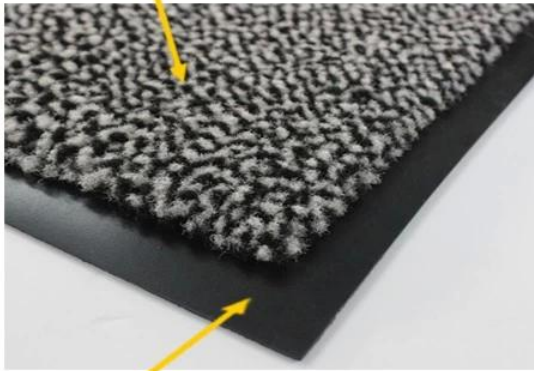

## DK-2680S: Solution-dyed Nylon Carpet

*heavy, double thick wiper mat*

Excellent scraping and wiping solution-dyed nylon fiber

Drainable borders

Oil and grease resistant 100% Nitrile rubber backing

Cleated backing for placement on carpet  
Smooth backing for hard floor

## DK-5100C: Polypropylene Door Mat

*economic mat for shop*

Polypropylene cut-pile fiber

Drainable borders

1.4mm PVC backing

Antislip design to keep the mat on place

- Cut pile fabric construction
- Custom size is available
- Filters dirt and moisture away from the mat surface
- Economic item for shops and stores

*white+black*

*grey+black*

*brown+black*

*red+black*

**DK-5200C: Polyester Door Mat**

*commercial entrance mat*

Polyester cut-pile fiber

Drainable borders

1.6mm PVC backing

Antislip design to keep the mat on place

- Cut pile fabric construction
- Custom size is available
- Filters dirt and moisture away from the mat surface
- Recommended for use in grocery stores, airports, educational facilities