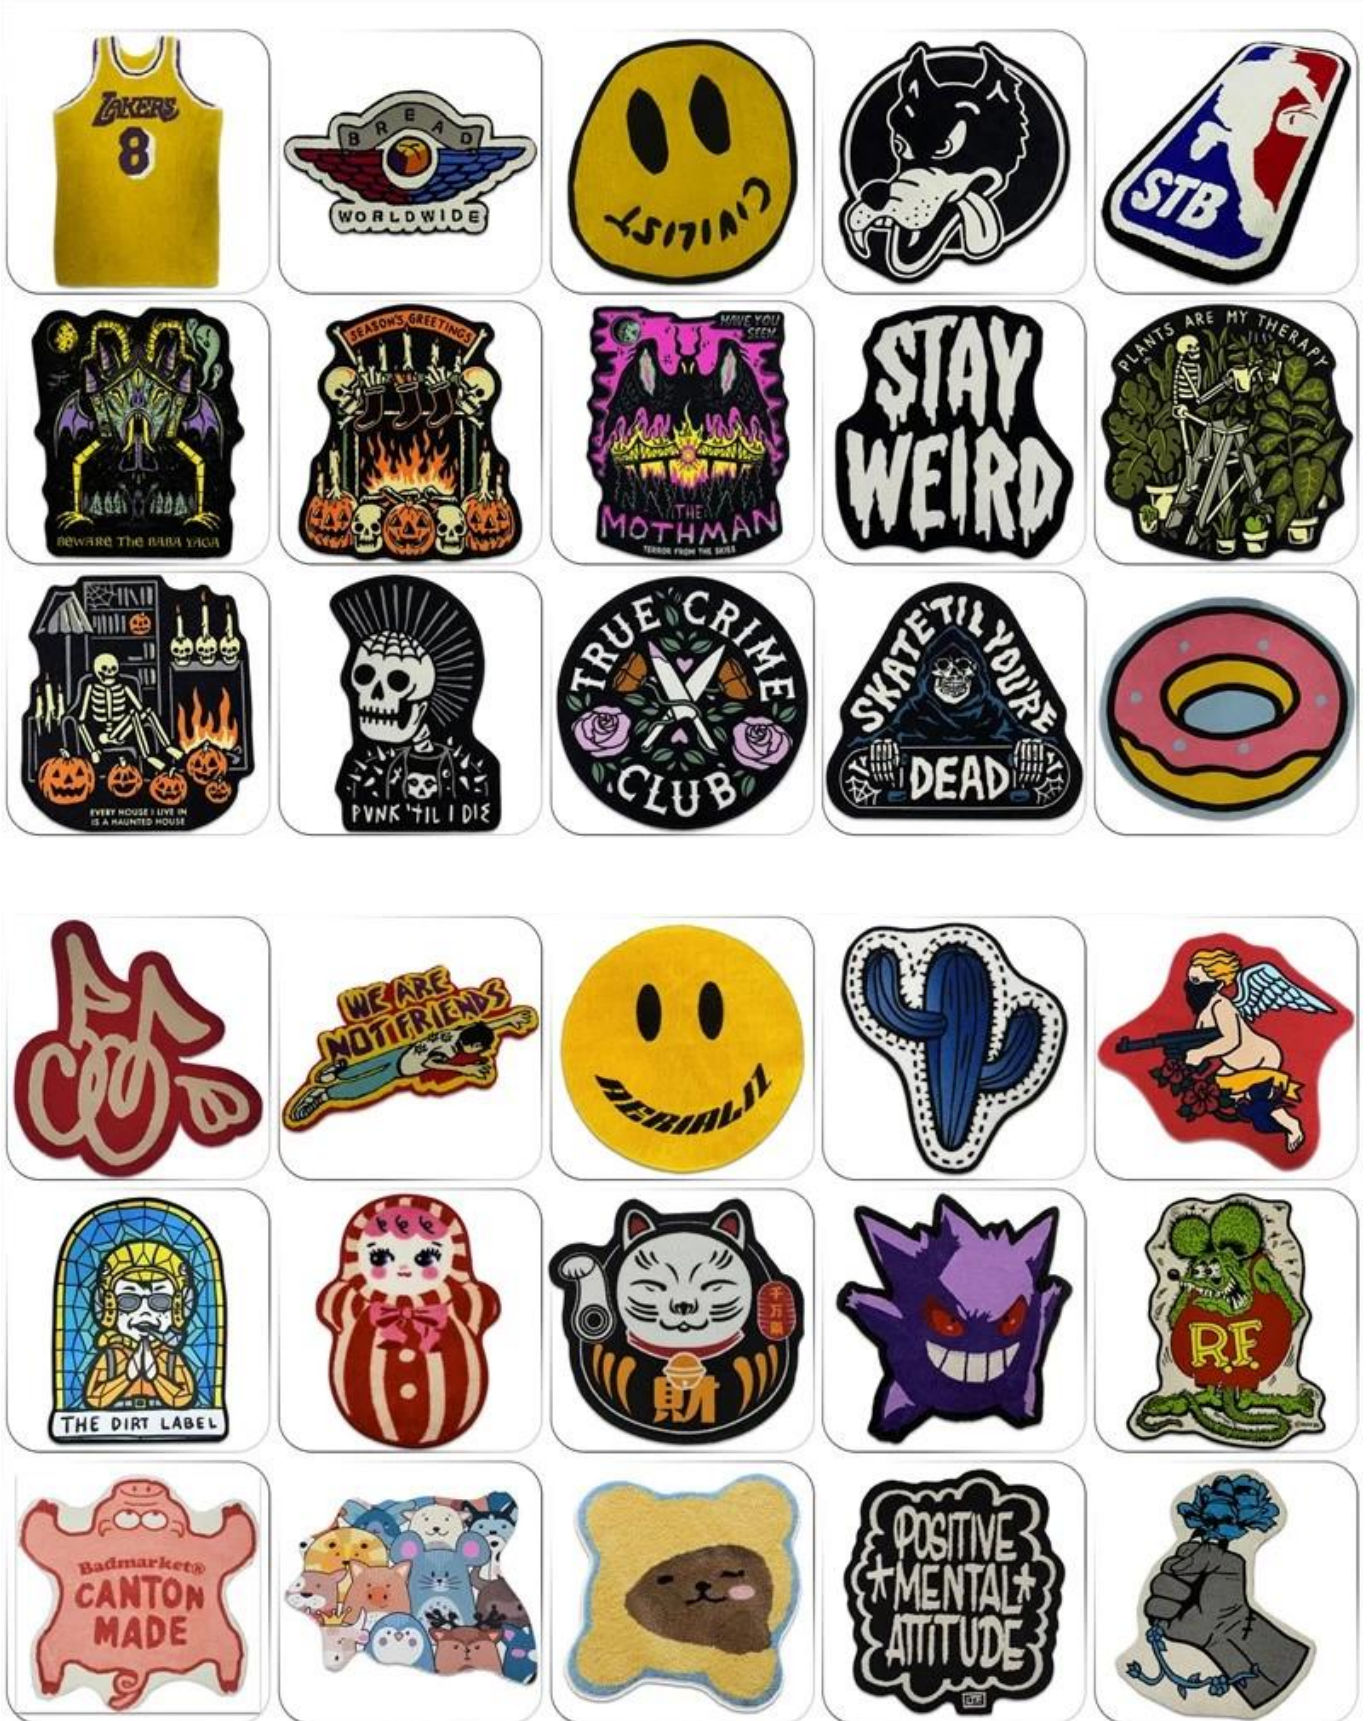

Manufacturing Technique

Company Profile