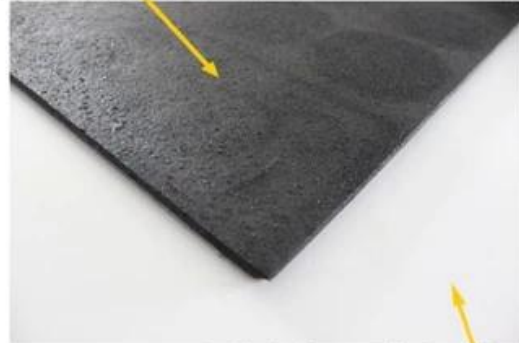

## Product Parameters:

<b>Pile Material:</b>	Flocked Fibers with Space Pattern
<b>Backing:</b>	100% recycled rubber backing
<b>Print Technique:</b>	High definition
<b>Popular Size:</b>	45x61cm(18"x24"), 45x76cm(18"x30"), 58x88cm(23"X35"), 55x119cm(22"x47")
<b>Use For:</b>	Floor, Entrance, Decoration, Scraping and trap dirt

### Pattern: Rubber Door Mat

surface can be printed on high definition design, which a good decoration.

Flocked fibers with space pattern, flocked fibers with space pattern, scrap dust and dirt easily.

### Pattern: Rubber Door Mat

100% recycled rubber backing, which is environmentally friendly.

Rubber backing provides durability and helps to reduce movement.

- Easy to clean - shake, sweep, or hose off
- Durable shoe scraping fibers trap dirt and moisture
- Heavy-duty recycled rubber backing
- Stain-resistant fiber surface
- Great decoration and function