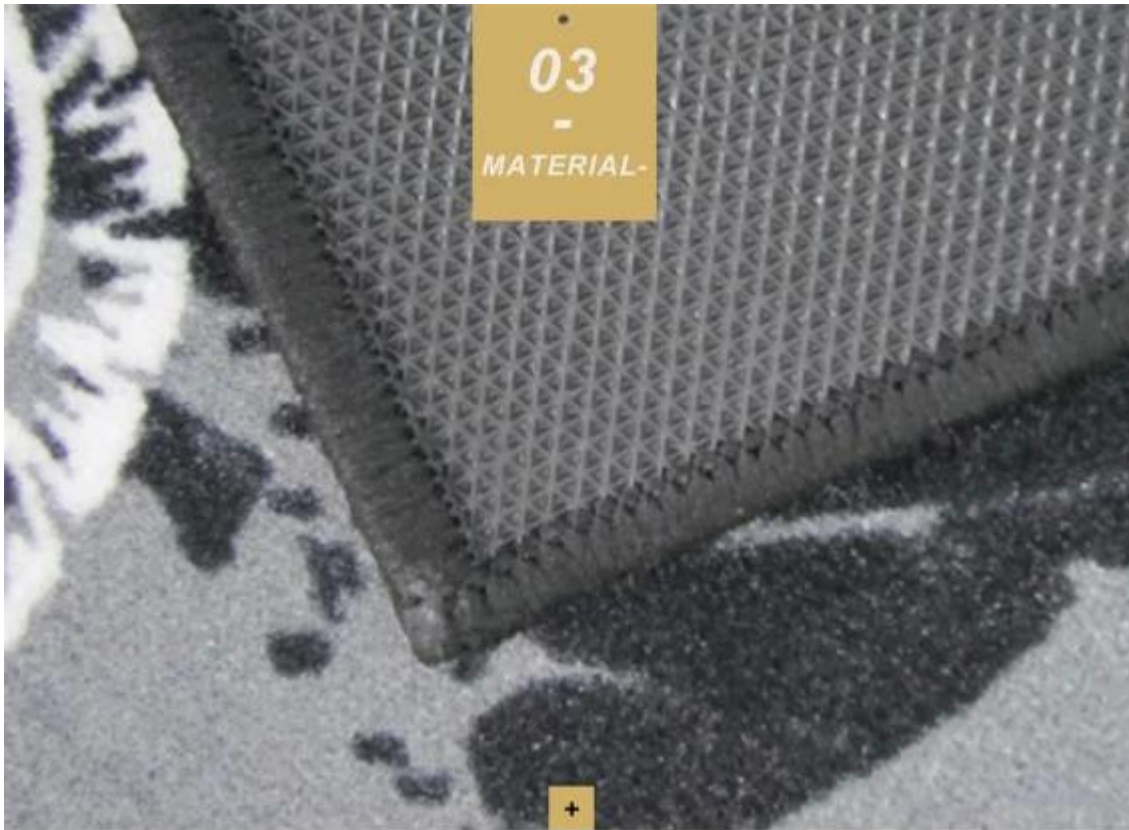

DK - 2350PT

- Pile Material: 100% polyester
- Pile weight: 350gsm
- Pile height: 3.5mm
- Backing material: TPR Backing
- Backing thickness: 2mm
- Backing weight: 900g/m2

Brand new and custom designed, you won't find these anywhere else! Top quality motorcycle mats just like the factory teams use in their pit areas. Each mat features a rubberized non-slip backing/PVC backing/TPR backing with gas and oil resistant nylon/polyester carpet. Each mat is printed for vibrant colors and designs. I offer two designs to choose from for each manufacturer, or I can do a fully custom design as well with Rider ID information. Large Motorcycle Garage Track Floor Mat is the perfect gift for any motocross rider.