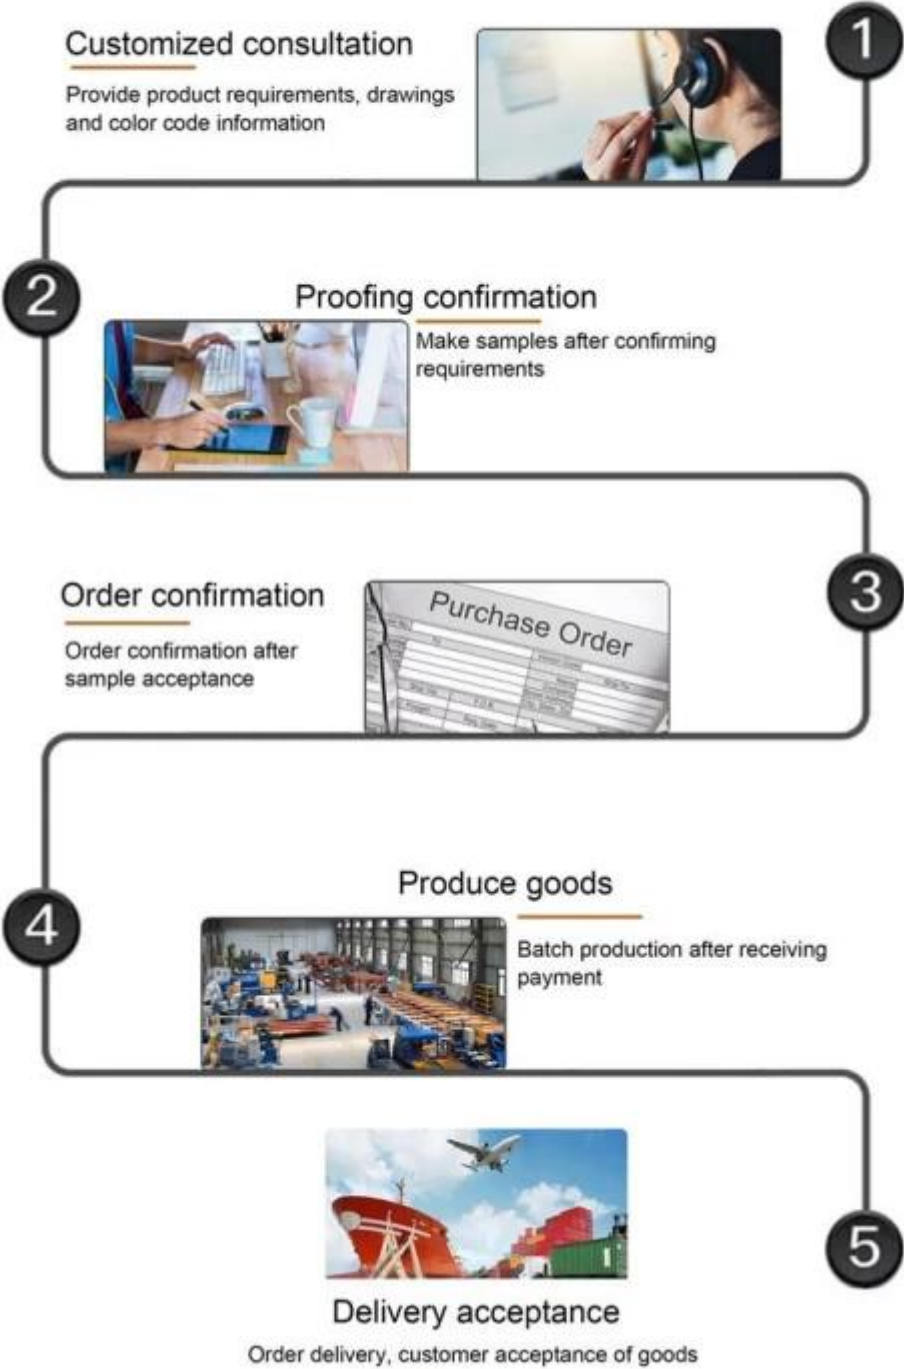

CUSTOMIZATION PROCESS

Profile

Company