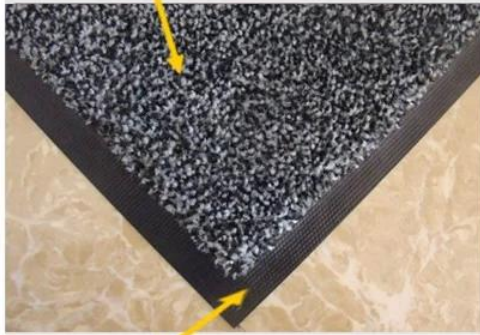

Item	Pile Material	Pile Weight	Pile Thickness	Back Material	Back Weight	Back Thickness
DK-5100C	Polypropylene	500g/m ²	5mm	PVC	2400g/m ²	1.4mm
DK-5200C	Polyester	550g/m ²	5mm	PVC	2800g/m ²	1.6mm
DK-5300C	30% Polyester 70% Cotton	650g/m ²	6mm	PVC	2400g/m ²	1.4mm
DK-5400C	Nylon	850g/m ²	8mm	PVC	3100g/m ²	1.8mm
DK-2680S	Nylon	680g/m ²	5mm	Nitrile Rubber	1800g/m ²	1.2mm

DK-2680S: Solution-dyed Nylon Carpet

heavy, double thick wiper mat

Excellent scraping and wiping solution-dyed nylon fiber

Drainable borders

Oil and grease resistant 100% Nitrile rubber backing

Cleated backing for placement on carpet
Smooth backing for hard floor

- Solution dyed nylon face will not fade over time
- Excellent scraping and wiping action for maximum soil stopping power
- Recommended for commercial buildings, hotels, restaurants, healthcare facilities, office buildings

Drainable borders

1.4mm PVC backing

Antislip design to keep the mat on place

- Cut pile fabric construction
- Custom size is available
- Filters dirt and moisture away from the mat surface
- Economic item for shops and stores