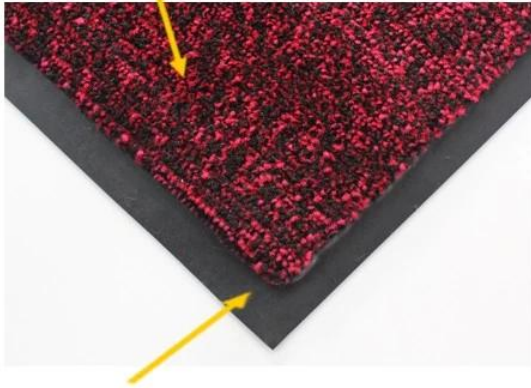

Drainable borders

1.4mm PVC backing

Antislip design to keep the mat on place

- Cut pile fabric construction
- Custom size is available
- Filters dirt and moisture away from the mat surface
- Economic item for shops and stores

DK-5200C: Polyester Door Mat

commercial entrance mat

Polyester cut-pile fiber

Drainable borders

1.6mm PVC backing

Antislip design to keep the mat on place

- Cut pile fabric construction
- Custom size is available
- Filters dirt and moisture away from the mat surface
- Recommended for use in grocery stores, airports, educational facilities

white+black

grey+black

brown+black

red+black

DK-5300C: Cotton Door Mat

softer, comfortable mat

30% Polyester & 70% Cotton fiber

Drainable borders

1.4mm PVC backing

Antislip design to keep the mat on place

- 30% Polyester & 70% Cotton pile make the mat softer and more comfortable
- Custom size is available
- Filters dirt and moisture away from the mat surface
- Ideal for indoor and outdoor use