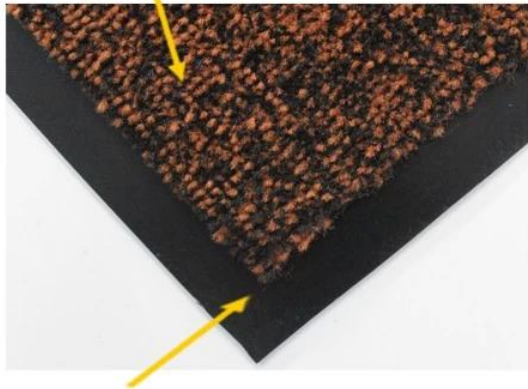

DK-2680S: Solution-dyed Nylon Carpet

heavy, double thick wiper mat

Excellent scraping and wiping solution-dyed nylon fiber

Drainable borders

Oil and grease resistant 100% Nitrile rubber backing

Cleated backing for placement on carpet
Smooth backing for hard floor

- Solution dyed nylon face will not fade over time
- Excellent scraping and wiping action for maximum soil stopping power
- Recommended for commercial buildings, hotels, restaurants, healthcare facilities, office buildings

blue+black

brown+black

dark grey + black

light grey+black

red+black

DK-5100C: Polypropylene Door Mat

economic mat for shop

Polypropylene cut-pile fiber

Drainable borders

1.4mm PVC backing

Antislip design to keep the mat on place

- Cut pile fabric construction
- Custom size is available
- Filters dirt and moisture away from the mat surface
- Economic item for shops and stores