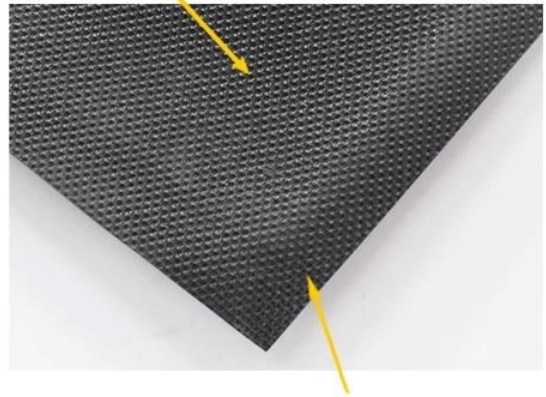

DK-2680S: Solution-dyed Nylon Carpet

heavy, double thick wiper mat

Excellent scraping and wiping solution-dyed nylon fiber

Drainable borders

Oil and grease resistant 100% Nitrile rubber backing

Cleated backing for placement on carpet
Smooth backing for hard floor

DK-5200C: Polyester Door Mat

commercial entrance mat

Polyester cut-pile fiber

Drainable borders

1.6mm PVC backing

Antislip design to keep the mat on place

- Cut pile fabric construction
- Custom size is available
- Filters dirt and moisture away from the mat surface
- Recommended for use in grocery stores, airports, educational facilities

white+black

grey+black

brown+black

red+black

DK-5300C: Cotton Door Mat

softer, comfortable mat

30% Polyester & 70% Cotton fiber

Drainable borders

1.4mm PVC backing

Antislip design to keep the mat on place

- 30% Polyester & 70% Cotton pile make the mat softer and more comfortable
- Custom size is available
- Filters dirt and moisture away from the mat surface
- Ideal for indoor and outdoor use