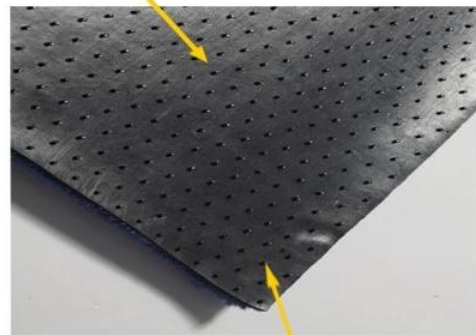

DK-2680S: Solution-dyed Nylon Carpet

heavy, double thick wiper mat

Excellent scraping and wiping solution-dyed nylon fiber

Drainable borders

Oil and grease resistant 100% Nitrile rubber backing

Cleated backing for placement on carpet
Smooth backing for hard floor

- Solution dyed nylon face will not fade over time
- Excellent scraping and wiping action for maximum soil stopping power
- Recommended for commercial buildings, hotels, restaurants, healthcare facilities, office buildings

Drainable borders

1.4mm PVC backing

Antislip design to keep the mat on place

- Cut pile fabric construction
- Custom size is available
- Filters dirt and moisture away from the mat surface
- Economic item for shops and stores

DK-5200C: Polyester Door Mat

commercial entrance mat

Polyester cut-pile fiber

Drainable borders

1.6mm PVC backing

Antislip design to keep the mat on place

- Cut pile fabric construction
- Custom size is available
- Filters dirt and moisture away from the mat surface
- Recommended for use in grocery stores, airports, educational facilities