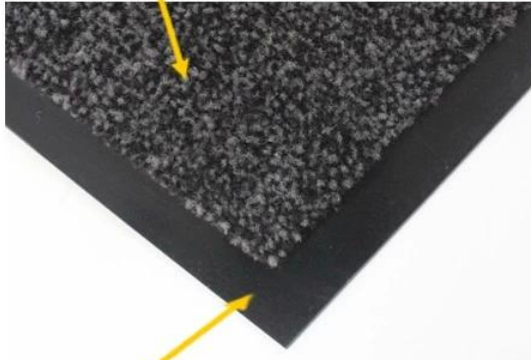

Drainable borders

1.4mm PVC backing

Antislip design to keep the mat on place

- Cut pile fabric construction
- Custom size is available
- Filters dirt and moisture away from the mat surface
- Economic item for shops and stores

1.4mm PVC backing

Antislip design to keep the mat on place

- 30% Polyester & 70% Cotton pile make the mat softer and more comfortable
- Custom size is available
- Filters dirt and moisture away from the mat surface
- Ideal for indoor and outdoor use

white+black

grey+black

brown+black

red+black

DK-5400C: Nylon Door Mat

heavy duty, high traffic mat

8mm heavy duty nylon surface

Drainable borders

1.8mm PVC backing

Antislip design to keep the mat on place

- Heavy nylon pile creates the ultimate wiping surface
- Custom size is available
- Filters dirt and moisture away from the mat surface
- Recommended for use in Class A buildings or any high traffic entrance way