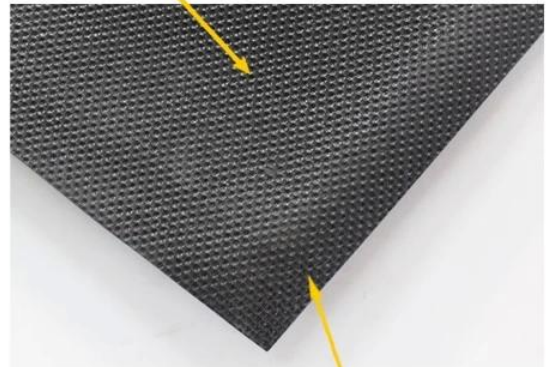

DK-2680S: Solution-dyed Nylon Carpet

heavy, double thick wiper mat

Excellent scraping and wiping solution-dyed nylon fiber

Drainable borders

Oil and grease resistant 100% Nitrile rubber backing

Cleated backing for placement on carpet
Smooth backing for hard floor

1.4mm PVC backing

Antislip design to keep the mat on place

- 30% Polyester & 70% Cotton pile make the mat softer and more comfortable
- Custom size is available
- Filters dirt and moisture away from the mat surface
- Ideal for indoor and outdoor use

white+black

grey+black

brown+black

red+black

DK-5400C: Nylon Door Mat

heavy duty, high traffic mat

8mm heavy duty nylon surface

Drainable borders

1.8mm PVC backing

Antislip design to keep the mat on place

- Heavy nylon pile creates the ultimate wiping surface
- Custom size is available
- Filters dirt and moisture away from the mat surface
- Recommended for use in Class A buildings or any high traffic entrance way