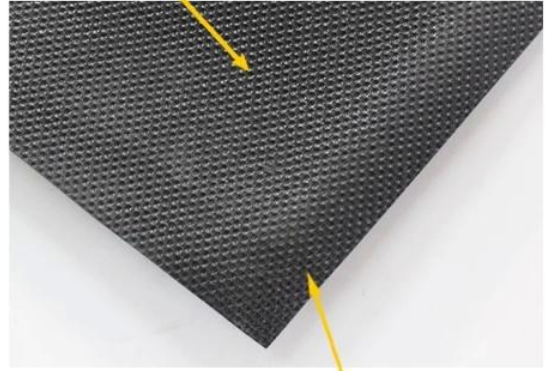

DK-2680S: Solution-dyed Nylon Carpet

heavy, double thick wiper mat

Excellent scraping and wiping solution-dyed nylon fiber

Drainable borders

Oil and grease resistant 100% Nitrile rubber backing

Cleated backing for placement on carpet
Smooth backing for hard floor

Drainable borders

1.4mm PVC backing

Antislip design to keep the mat on place

- Cut pile fabric construction
- Custom size is available
- Filters dirt and moisture away from the mat surface
- Economic item for shops and stores

DK-5200C: Polyester Door Mat

commercial entrance mat

Polyester cut-pile fiber

Drainable borders

1.6mm PVC backing

Antislip design to keep the mat on place

- Cut pile fabric construction
- Custom size is available
- Filters dirt and moisture away from the mat surface
- Recommended for use in grocery stores, airports, educational facilities

1.4mm PVC backing

Antislip design to keep the mat on place

- 30% Polyester & 70% Cotton pile make the mat softer and more comfortable
- Custom size is available
- Filters dirt and moisture away from the mat surface
- Ideal for indoor and outdoor use