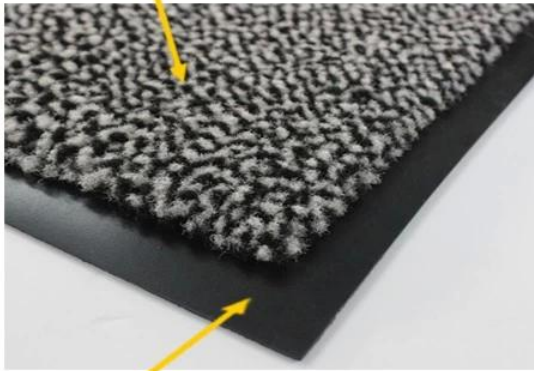

DK-2680S: Solution-dyed Nylon Carpet

heavy, double thick wiper mat

Excellent scraping and wiping solution-dyed nylon fiber

Drainable borders

Oil and grease resistant 100% Nitrile rubber backing

Cleated backing for placement on carpet
Smooth backing for hard floor

- Solution dyed nylon face will not fade over time
- Excellent scraping and wiping action for maximum soil stopping power
- Recommended for commercial buildings, hotels, restaurants, healthcare facilities, office buildings

Drainable borders

1.4mm PVC backing

Antislip design to keep the mat on place

- Cut pile fabric construction
- Custom size is available
- Filters dirt and moisture away from the mat surface
- Economic item for shops and stores

DK-5200C: Polyester Door Mat

commercial entrance mat

Polyester cut-pile fiber

Drainable borders

1.6mm PVC backing

Antislip design to keep the mat on place

- Cut pile fabric construction
- Custom size is available
- Filters dirt and moisture away from the mat surface
- Recommended for use in grocery stores, airports, educational facilities