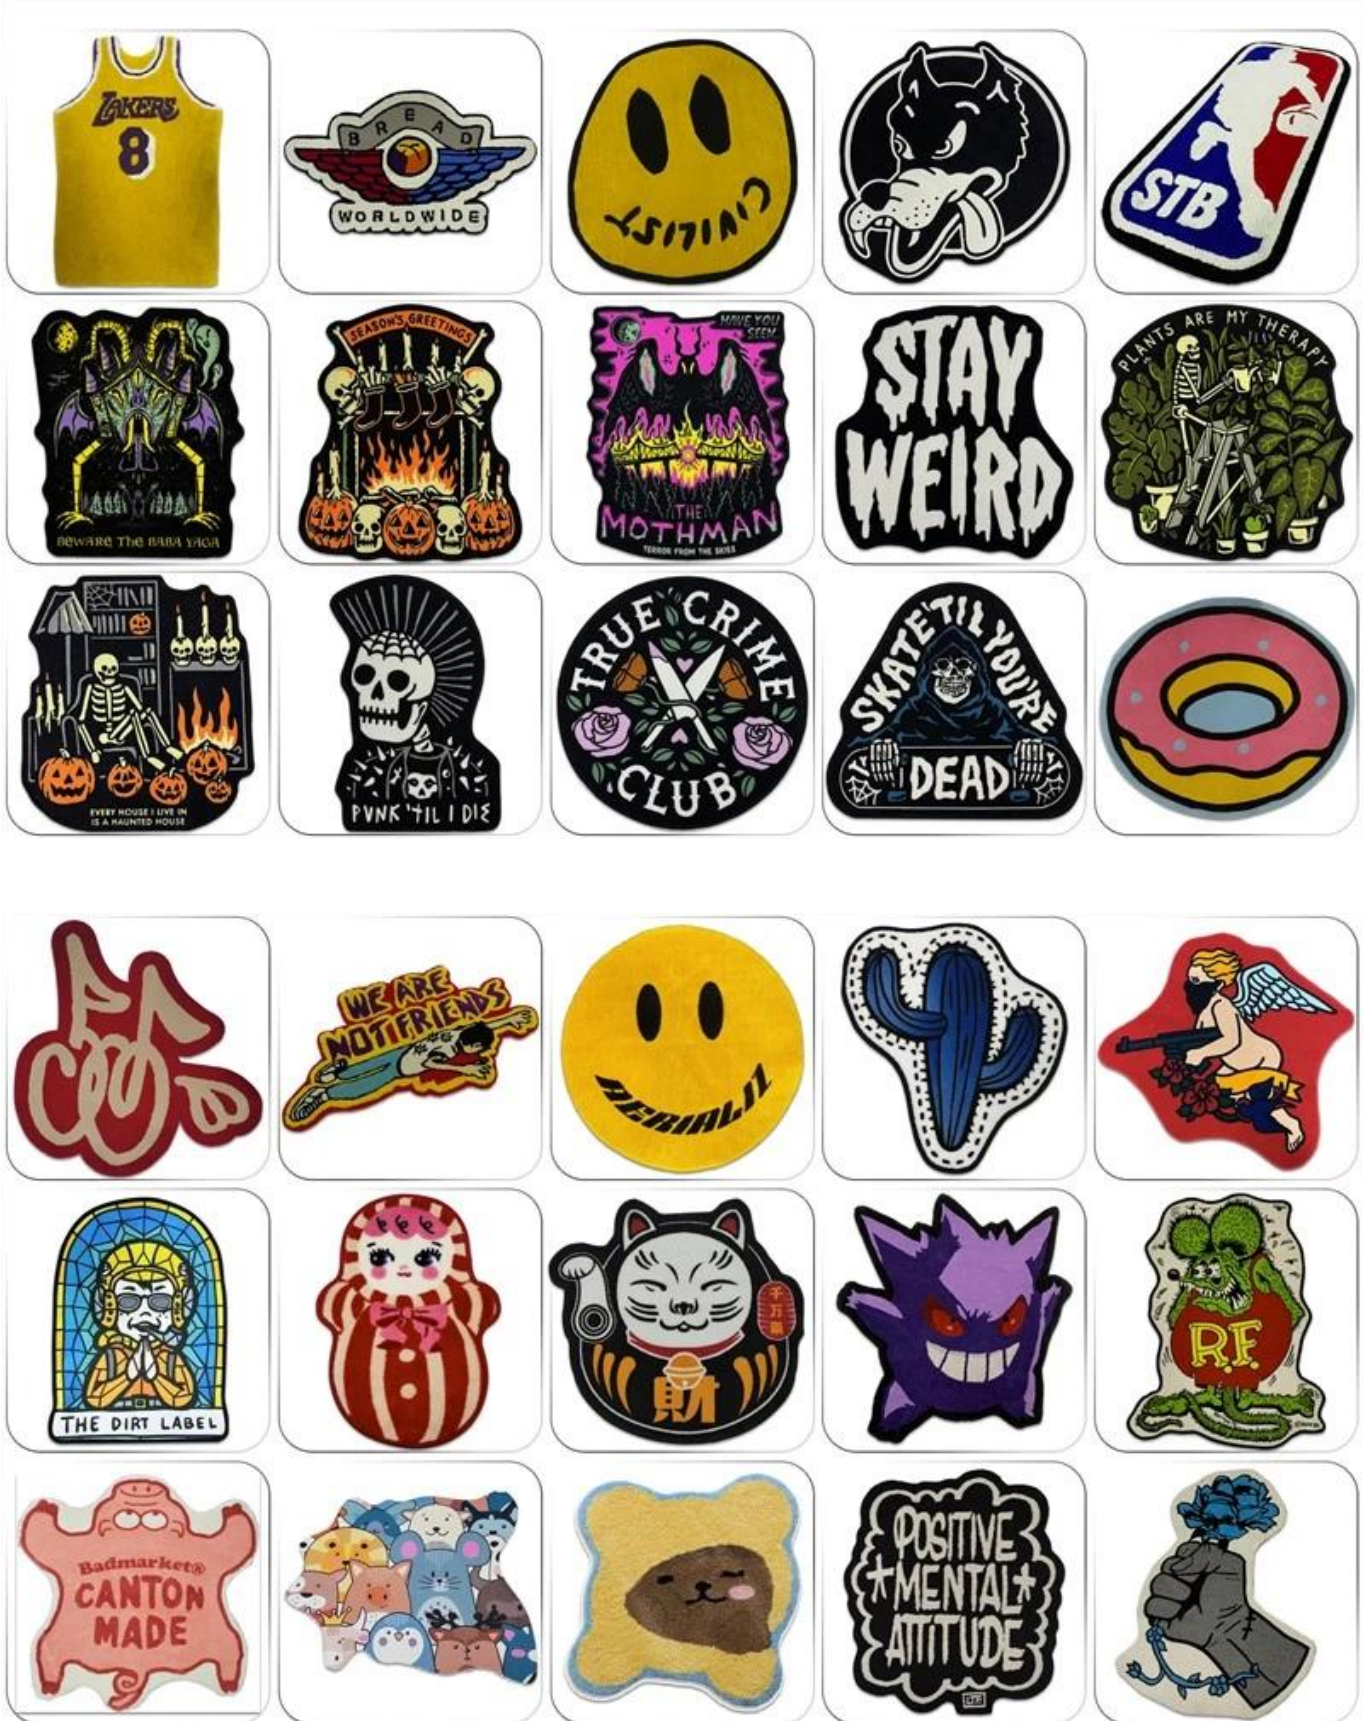

Manufacturing Technique