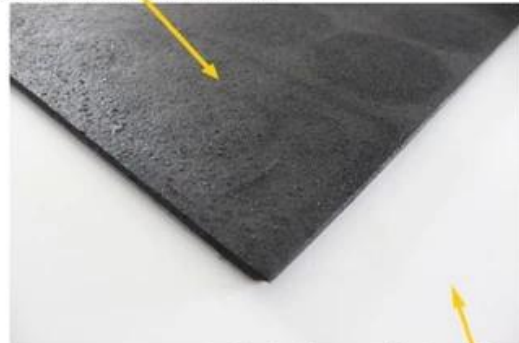

## Product Parameters:

<b>Pile Material:</b>	Flocked Fibers with Space Pattern
<b>Backing:</b>	100% recycled rubber backing
<b>Print Technique:</b>	High definition
<b>Popular Size:</b>	45x61cm(18"x24"), 45x76cm(18"x30"), 58x88cm(23"X35"), 55x119cm(22"x47")
<b>Use For:</b>	Floor, Entrance, Decoration, Scraping and trap dirt

### Pattern: Rubber Door Mat

surface can be printed on high definition design, which a good decoration.

Flocked fibers with space pattern, flocked fibers with space pattern, scrap dust and dirt easily.

### Pattern: Rubber Door Mat

100% recycled rubber backing, which is environmentally friendly.

Rubber backing provides durability and helps to reduce movement.

- Easy to clean - shake, sweep, or hose off
- Durable shoe scraping fibers trap dirt and moisture
- Heavy-duty recycled rubber backing
- Stain-resistant fiber surface
- Great decoration and function