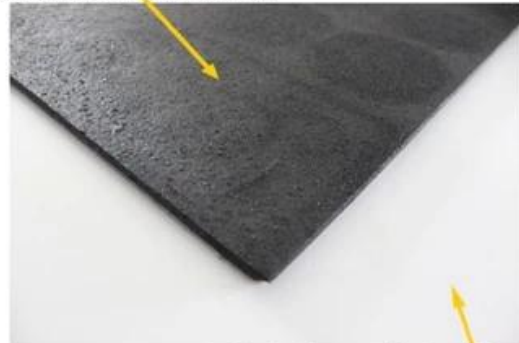

Product Parameters:

| | |
|-------------------------|--|
| Pile Material: | Flocked Fibers with Space Pattern |
| Backing: | 100% recycled rubber backing |
| Print Technique: | High definition |
| Popular Size: | 45x61cm(18"x24"), 45x76cm(18"x30"), 58x88cm(23"X35"), 55x119cm(22"x47") |
| Use For: | Floor, Entrance, Decoration, Scraping and trap dirt |

Rubber Door Mat :

A Business with no sign is a sign of No Business!

Pattern: Rubber Door Mat

surface can be printed on high definition design, which a good decoration.

Flocked fibers with space pattern, flocked fibers with space pattern, scrap dust and dirt easily.

Pattern: Rubber Door Mat

100% recycled rubber backing, which is environmentally friendly.

Rubber backing provides durability and helps to reduce movement.

- Easy to clean - shake, sweep, or hose off
- Durable shoe scraping fibers trap dirt and moisture
- Heavy-duty recycled rubber backing
- Stain-resistant fiber surface
- Great decoration and function